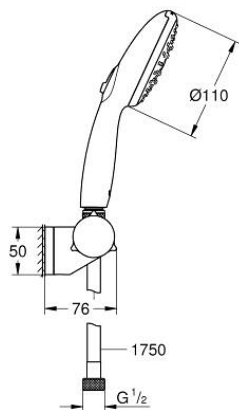

26 182 001 VITALIO START 110 WALL HOLDER SET 3 SPRAYS (RAIN, JET, MASSAGE)

PRODUCT DESCRIPTION

- Colour: chrome
- consisting of:
 - hand shower Vitalio Start 110 (26 031)
 - maximum flow rate (at 3 bar): 7.4 l/min
 - wall shower holder Vitalio Universal, adjustable (26 183)
 - shower hose VitalioFlex Trend 1750 mm 1/2" x 1/2" (28 742)
- GROHE EcoJoy - less water, perfect flow
- GROHE SmartSwitch - easily rotate the dial to enjoy your preferred spray option
- GROHE DreamSpray - perfect spray pattern
- GROHE LongLife finish
- GROHE SpeedClean - effortless limescale removal
- Inner WaterGuide - inner insulation for surface protection
- ShockProof silicone ring prevents damage caused by a shower falling
- min. recommended pressure 1.0 bar
- suitable for instantaneous heater
- suitable for screwing (including screws and dowels) or gluing (GROHE QuickGlue S 41 247 000 sold separately - 2 x needed)
- holding force: max. 20 kg
- the specified holding capacity is valid for static (slowly applied) load and intended use only
- 5 colour packaging with product window
- Consumer edition

26 182 001 **VITALIO START 110 WALL HOLDER SET 3 SPRAYS (RAIN, JET, MASSAGE)**

SPARE PARTS, April 2020 – now

1: Strainer (Order-nr. 0700200M)

2: Shield for cross handle (Order-nr. 1029380000)