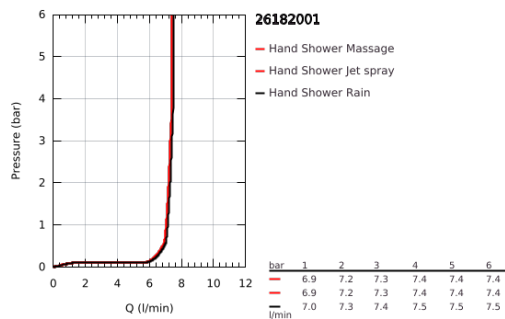

26 182 001 VITALIO START 110 WALL HOLDER SET 3 SPRAYS (RAIN, JET, MASSAGE)

PRODUCT DESCRIPTION

- Colour: chrome
- consisting of:
 - hand shower Vitalio Start 110 (26 031)
 - maximum flow rate (at 3 bar): 7.4 l/min
 - wall shower holder Vitalio Universal, adjustable (26 183)
 - shower hose VitalioFlex Trend 1750 mm 1/2" x 1/2" (28 742)
- GROHE EcoJoy - less water, perfect flow
- GROHE SmartSwitch - easily rotate the dial to enjoy your preferred spray option
- GROHE DreamSpray - perfect spray pattern
- GROHE LongLife finish
- GROHE SpeedClean - effortless limescale removal
- Inner WaterGuide - inner insulation for surface protection
- ShockProof silicone ring prevents damage caused by a shower falling
- min. recommended pressure 1.0 bar
- suitable for instantaneous heater
- suitable for screwing (including screws and dowels) or gluing (GROHE QuickGlue S 41 247 000 sold separately - 2 x needed)
- holding force: max. 20 kg
- the specified holding capacity is valid for static (slowly applied) load and intended use only
- 5 colour packaging with product window
- Consumer edition