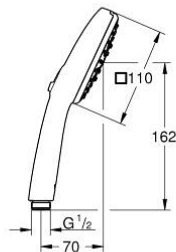

26 092 001 VITALIO COMFORT 110 HAND SHOWER 3 SPRAYS

PRODUCT DESCRIPTION

- Colour: Chrome
- spray patterns: Rain, Jet, Massage
- maximum flow rate (at 3 bar): 7.4 l/min
- GROHE EcoJoy - less water, perfect flow
- GROHE SmartSwitch - easily rotate the dial to enjoy your preferred spray option
- GROHE DreamSpray - perfect spray pattern
- GROHE LongLife finish
- GROHE SpeedClean - effortless limescale removal
- Inner WaterGuide - inner insulation for surface protection
- ShockProof silicone ring prevents damage caused by a shower falling
- Universal Mounting System. Fits all standard shower hoses
- min. recommended pressure 1.0 bar
- 5 color packaging
- Consumer edition

Pure Freude
an Wasser

26 092 001 VITALIO COMFORT 110 HAND SHOWER 3 SPRAYS

SPARE PARTS, November 2021 – now

1: Strainer (Spare part-nr. 0700200M)