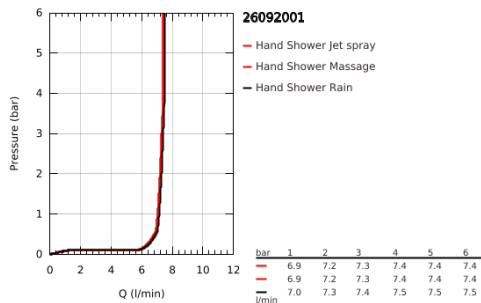

26 092 001 VITALIO COMFORT 110 HAND SHOWER 3 SPRAYS

PRODUCT DESCRIPTION

- Colour: Chrome
- spray patterns: Rain, Jet, Massage
- maximum flow rate (at 3 bar): 7.4 l/min
- GROHE EcoJoy - less water, perfect flow
- GROHE SmartSwitch - easily rotate the dial to enjoy your preferred spray option
- GROHE DreamSpray - perfect spray pattern
- GROHE LongLife finish
- GROHE SpeedClean - effortless limescale removal
- Inner WaterGuide - inner insulation for surface protection
- ShockProof silicone ring prevents damage caused by a shower falling
- Universal Mounting System. Fits all standard shower hoses
- min. recommended pressure 1.0 bar
- 5 color packaging
- Consumer edition

Pure Freude
an Wasser

26 092 001 VITALIO COMFORT 110 HAND SHOWER 3 SPRAYS

SPARE PARTS, November 2021 – now

1: Strainer (Spare part-nr. 0700200M)