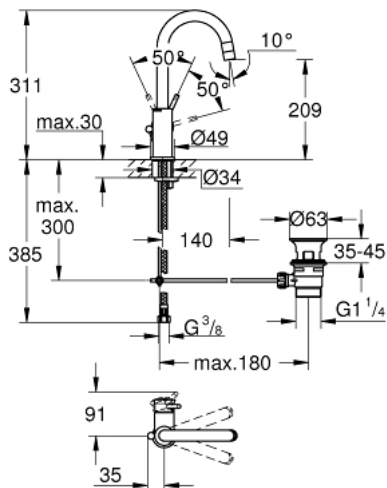

23 783 000 **START CLASSIC SINGLE-LEVER BASIN MIXER 1/2"**  
**L-SIZE**

**PRODUCT DESCRIPTION**

- Colour: chrome
- single hole installation
- metal lever
- GROHE SmoothControl 28 mm ceramic cartridge
- GROHE LongLife finish
- GROHE EcoJoy - less water, perfect flow
- maximum flow rate (at 3 bar): 5.7 l/min
- rapid installation system
- swivel tubular spout
- pop-up waste set 1 1/4"
- flexible connection hoses
- GROHE QuickTool included

23 783 000 **START CLASSIC SINGLE-LEVER BASIN MIXER 1/2"**  
**L-SIZE**

**SELECT SPARE PART:** , February 2018 – now

- 1: Lever (Spare part-nr. 46814000)
- 2: Cartridge (Spare part-nr. 46580000)
- 3: Shield (Spare part-nr. 46581000)
- 4: Fitting ring (Spare part-nr. 46715000)
- 5: Mousseur (Spare part-nr. 13935000)
- 6: Safety ring (Spare part-nr. 4825700M)
- 7: Pop-up rod (Spare part-nr. 06329000)
- 8: Shank mounting kit (Spare part-nr. 46249000)
- 9: Pop-up waste set 1 1/4" (Spare part-nr. 28910000)
- 9.1: Plug (Spare part-nr. 07182000)
- 9.2: Eccentric rod (Spare part-nr. 07052000)
- 10: Eccentric rod (Spare part-nr. 07341000)\*
- 11: Mounting wrench (Spare part-nr. 19017000)\*