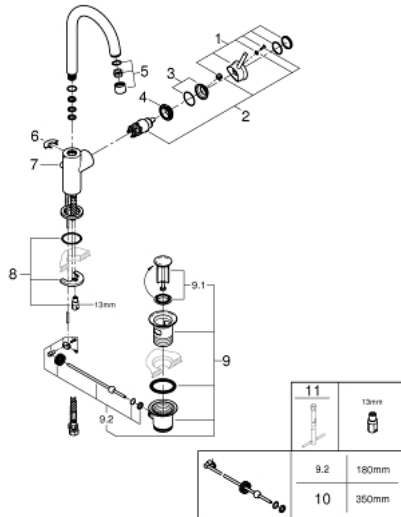

23 783 000 **START CLASSIC SINGLE-LEVER BASIN MIXER 1/2"**  
**L-SIZE**

**PRODUCT DESCRIPTION**

- Colour: chrome
- single hole installation
- metal lever
- GROHE SmoothControl 28 mm ceramic cartridge
- GROHE LongLife finish
- GROHE EcoJoy - less water, perfect flow
- maximum flow rate (at 3 bar): 5.7 l/min
- rapid installation system
- swivel tubular spout
- pop-up waste set 1 1/4"
- flexible connection hoses
- GROHE QuickTool included

23 783 000 **START CLASSIC SINGLE-LEVER BASIN MIXER 1/2"**  
**L-SIZE**

**SELECT SPARE PART:** , February 2018 – now

- 1: Lever (Spare part-nr. 46814000)
- 2: Cartridge (Spare part-nr. 46580000)
- 3: Shield (Spare part-nr. 46581000)
- 4: Fitting ring (Spare part-nr. 46715000)
- 5: Mousseur (Spare part-nr. 13935000)
- 6: Safety ring (Spare part-nr. 4825700M)
- 7: Pop-up rod (Spare part-nr. 06329000)
- 8: Shank mounting kit (Spare part-nr. 46249000)
- 9: Pop-up waste set 1 1/4" (Spare part-nr. 28910000)
- 9.1: Plug (Spare part-nr. 07182000)
- 9.2: Eccentric rod (Spare part-nr. 07052000)
- 10: Eccentric rod (Spare part-nr. 07341000)\*
- 11: Mounting wrench (Spare part-nr. 19017000)\*