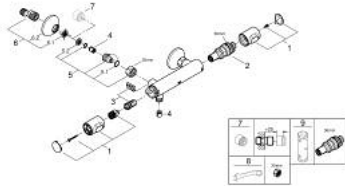

## 34 798 000 PRECISION FLOW THERMOSTATIC SHOWER MIXER 1/2"

### PRODUCT DESCRIPTION

- Colour: Chrome
- wall mounted
- GROHE LongLife finish
- GROHE SafeStop - safety button at 38°C
- GROHE SafeStop Plus - optional temperature limiter at 43°C included
- GROHE thermostatic cartridge with wax thermoelement
- integrated mixed water shut off
- volume handle with GROHE EcoButton
- headpart 90°
- shower bottom outlet 1/2"
- built-in non return valves
- dirt strainers
- protected against backflow
- S-unions
- metal escutcheon
- QuickSpanner included

### SPARE PARTS, August 2019 – now

- 1: Temperature control handle (Spare part-nr. 49178000)
- 2: Thermostatic compact cartridge 1/2" (Spare part-nr. 49175000)
- 3: Headpart 1/2" (Spare part-nr. 49174000)
- 4: Non-return valve (Spare part-nr. 08565000)
- 5: union connection (Spare part-nr. 49179000)
- 5.1: O-Ring  $\varnothing 17 \times \varnothing 2$  (Spare part-nr. 0305500M)
- 5.2: Filter (Spare part-nr. 0726400M)
- 6: S-union (Spare part-nr. 12075000)
- 6.1: Sealing washer (Spare part-nr. 0138600M)
- 6.2: Escutcheon (Spare part-nr. 0221000M)
- 7: Extension 3/4", 20 mm (Spare part-nr. 0713000M)\*
- 8: Special Spanner (Spare part-nr. 19377000)\*
- 9: Socket Spanner (Spare part-nr. 49059000)\*