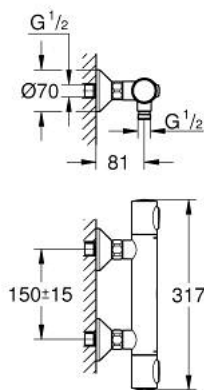

## 34 798 000 PRECISION FLOW THERMOSTATIC SHOWER MIXER 1/2"

### PRODUCT DESCRIPTION

- Colour: Chrome
- wall mounted
- GROHE LongLife finish
- GROHE SafeStop - safety button at 38°C
- GROHE SafeStop Plus - optional temperature limiter at 43°C included
- GROHE thermostatic cartridge with wax thermoelement
- integrated mixed water shut off
- volume handle with GROHE EcoButton
- headpart 90°
- shower bottom outlet 1/2"
- built-in non return valves
- dirt strainers
- protected against backflow
- S-unions
- metal escutcheon
- QuickSpanner included

### SPARE PARTS, August 2019 – now

- 1: Temperature control handle (Spare part-nr. 49178000)
- 2: Thermostatic compact cartridge 1/2" (Spare part-nr. 49175000)
- 3: Headpart 1/2" (Spare part-nr. 49174000)
- 4: Non-return valve (Spare part-nr. 08565000)
- 5: union connection (Spare part-nr. 49179000)
- 5.1: O-Ring  $\varnothing 17 \times \varnothing 2$  (Spare part-nr. 0305500M)
- 5.2: Filter (Spare part-nr. 0726400M)
- 6: S-union (Spare part-nr. 12075000)
- 6.1: Sealing washer (Spare part-nr. 0138600M)
- 6.2: Escutcheon (Spare part-nr. 0221000M)
- 7: Extension 3/4", 20 mm (Spare part-nr. 0713000M)\*
- 8: Special Spanner (Spare part-nr. 19377000)\*
- 9: Socket Spanner (Spare part-nr. 49059000)\*