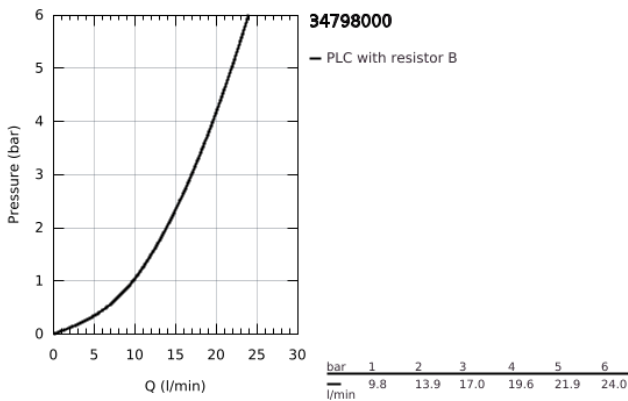

## 34 798 000 PRECISION FLOW THERMOSTATIC SHOWER MIXER 1/2"

### PRODUCT DESCRIPTION

- Colour: Chrome
- wall mounted
- GROHE LongLife finish
- GROHE SafeStop - safety button at 38°C
- GROHE SafeStop Plus - optional temperature limiter at 43°C included
- GROHE thermostatic cartridge with wax thermoelement
- integrated mixed water shut off
- volume handle with GROHE EcoButton
- headpart 90°
- shower bottom outlet 1/2"
- built-in non return valves
- dirt strainers
- protected against backflow
- S-unions
- metal escutcheon
- QuickSpanner included