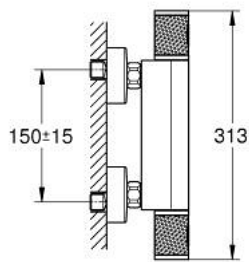

34 790 000 PRECISION FEEL THERMOSTATIC SHOWER MIXER 1/2"

PRODUCT DESCRIPTION

- Colour: Chrome
- wall mounted
- GROHE CoolTouch safety housing
- GROHE LongLife finish
- GROHE TurboStat - compact cartridge with wax thermoelement
- GROHE ProGrip - with knurl structure
- GROHE SafeStop - safety button at 38°C
- GROHE SafeStop Plus - optional temperature limiter at 43°C included
- volume handle with GROHE EcoButton (economy button with individually adjustable economy stop)
- integrated mixed water shut off
- ceramic headpart 1/2", 180°
- shower bottom outlet 1/2"
- built-in non return valves
- dirt strainers
- S-unions
- metal escutcheon
- protected against backflow
- GROHE QuickSpanner included, but not for matte black variant

34 790 000 PRECISION FEEL THERMOSTATIC SHOWER MIXER 1/2"

SPARE PARTS, July 2019 – now

- 1: Shut-off handle (Spare part-nr. 49160000)
- 2: Ceramic headpart, 1/2" (Spare part-nr. 45346000)
- 2.1: O-Ring $\varnothing 18,2 \times \varnothing 1,7$ (Spare part-nr. 0392400M)
- 3: retaining ring (Spare part-nr. 47743000)
- 4: Thermostatic compact cartridge 1/2" (Spare part-nr. 47439000)
- 5: Race (Spare part-nr. 47975000)
- 6: Non-return valve (Spare part-nr. 08565000)
- 7: Non-return valve (Spare part-nr. 47189000)
- 7.1: Filter (Spare part-nr. 0726400M)
- 7.2: Non-return valve (Spare part-nr. 08565000)
- 7.3: O-Ring $\varnothing 17 \times \varnothing 2$ (Spare part-nr. 0305500M)
- 8: S-union (Spare part-nr. 12662000)
- 9: GROHE TurboStat cartridge 1/2" (Spare part-nr. 47175000)*
- 10: Extension 3/4", 20 mm (Spare part-nr. 0713000M)*
- 11: Socket Spanner (Spare part-nr. 19332000)*
- 12: Special Spanner (Spare part-nr. 19377000)*