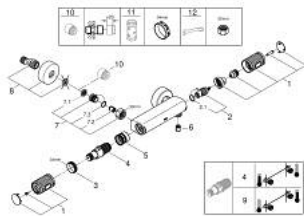

34 790 000 PRECISION FEEL THERMOSTATIC SHOWER MIXER 1/2"

PRODUCT DESCRIPTION

- Colour: Chrome
- wall mounted
- GROHE CoolTouch safety housing
- GROHE LongLife finish
- GROHE TurboStat - compact cartridge with wax thermoelement
- GROHE ProGrip - with knurl structure
- GROHE SafeStop - safety button at 38°C
- GROHE SafeStop Plus - optional temperature limiter at 43°C included
- volume handle with GROHE EcoButton (economy button with individually adjustable economy stop)
- integrated mixed water shut off
- ceramic headpart 1/2", 180°
- shower bottom outlet 1/2"
- built-in non return valves
- dirt strainers
- S-unions
- metal escutcheon
- protected against backflow
- GROHE QuickSpanner included, but not for matte black variant

34 790 000 PRECISION FEEL THERMOSTATIC SHOWER MIXER 1/2"

SPARE PARTS, July 2019 – now

- 1: Shut-off handle (Spare part-nr. 49160000)
- 2: Ceramic headpart, 1/2" (Spare part-nr. 45346000)
- 2.1: O-Ring $\varnothing 18,2 \times \varnothing 1,7$ (Spare part-nr. 0392400M)
- 3: retaining ring (Spare part-nr. 47743000)
- 4: Thermostatic compact cartridge 1/2" (Spare part-nr. 47439000)
- 5: Race (Spare part-nr. 47975000)
- 6: Non-return valve (Spare part-nr. 08565000)
- 7: Non-return valve (Spare part-nr. 47189000)
- 7.1: Filter (Spare part-nr. 0726400M)
- 7.2: Non-return valve (Spare part-nr. 08565000)
- 7.3: O-Ring $\varnothing 17 \times \varnothing 2$ (Spare part-nr. 0305500M)
- 8: S-union (Spare part-nr. 12662000)
- 9: GROHE TurboStat cartridge 1/2" (Spare part-nr. 47175000)*
- 10: Extension 3/4", 20 mm (Spare part-nr. 0713000M)*
- 11: Socket Spanner (Spare part-nr. 19332000)*
- 12: Special Spanner (Spare part-nr. 19377000)*