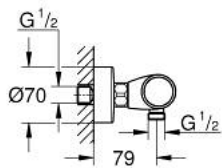

34 790 000 PRECISION FEEL THERMOSTATIC SHOWER MIXER 1/2"

PRODUCT DESCRIPTION

- Colour: Chrome
- wall mounted
- GROHE CoolTouch safety housing
- GROHE LongLife finish
- GROHE TurboStat - compact cartridge with wax thermoelement
- GROHE ProGrip - with knurl structure
- GROHE SafeStop - safety button at 38°C
- GROHE SafeStop Plus - optional temperature limiter at 43°C included
- volume handle with GROHE EcoButton (economy button with individually adjustable economy stop)
- integrated mixed water shut off
- ceramic headpart 1/2", 180°
- shower bottom outlet 1/2"
- built-in non return valves
- dirt strainers
- S-unions
- metal escutcheon
- protected against backflow
- GROHE QuickSpanner included, but not for matte black variant

34 790 000 PRECISION FEEL THERMOSTATIC SHOWER MIXER 1/2"

SPARE PARTS, July 2019 – now

- 1: Shut-off handle (Spare part-nr. 49160000)
- 2: Ceramic headpart, 1/2" (Spare part-nr. 45346000)
- 2.1: O-Ring $\varnothing 18,2 \times \varnothing 1,7$ (Spare part-nr. 0392400M)
- 3: retaining ring (Spare part-nr. 47743000)
- 4: Thermostatic compact cartridge 1/2" (Spare part-nr. 47439000)
- 5: Race (Spare part-nr. 47975000)
- 6: Non-return valve (Spare part-nr. 08565000)
- 7: Non-return valve (Spare part-nr. 47189000)
- 7.1: Filter (Spare part-nr. 0726400M)
- 7.2: Non-return valve (Spare part-nr. 08565000)
- 7.3: O-Ring $\varnothing 17 \times \varnothing 2$ (Spare part-nr. 0305500M)
- 8: S-union (Spare part-nr. 12662000)
- 9: GROHE TurboStat cartridge 1/2" (Spare part-nr. 47175000)*
- 10: Extension 3/4", 20 mm (Spare part-nr. 0713000M)*
- 11: Socket Spanner (Spare part-nr. 19332000)*
- 12: Special Spanner (Spare part-nr. 19377000)*