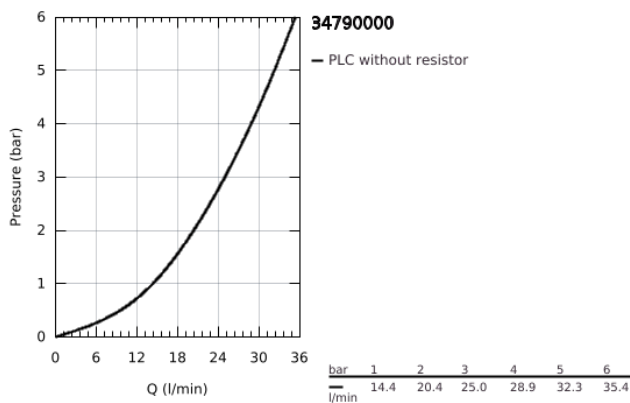

34 790 000 PRECISION FEEL THERMOSTATIC SHOWER MIXER 1/2"

PRODUCT DESCRIPTION

- Colour: Chrome
- wall mounted
- GROHE CoolTouch safety housing
- GROHE LongLife finish
- GROHE TurboStat - compact cartridge with wax thermoelement
- GROHE ProGrip - with knurl structure
- GROHE SafeStop - safety button at 38°C
- GROHE SafeStop Plus - optional temperature limiter at 43°C included
- volume handle with GROHE EcoButton (economy button with individually adjustable economy stop)
- integrated mixed water shut off
- ceramic headpart 1/2", 180°
- shower bottom outlet 1/2"
- built-in non return valves
- dirt strainers
- S-unions
- metal escutcheon
- protected against backflow
- GROHE QuickSpanner included, but not for matte black variant

34 790 000 PRECISION FEEL THERMOSTATIC SHOWER MIXER 1/2"

SPARE PARTS, July 2019 – now

- 1: Shut-off handle (Spare part-nr. 49160000)
- 2: Ceramic headpart, 1/2" (Spare part-nr. 45346000)
- 2.1: O-Ring $\varnothing 18,2 \times \varnothing 1,7$ (Spare part-nr. 0392400M)
- 3: retaining ring (Spare part-nr. 47743000)
- 4: Thermostatic compact cartridge 1/2" (Spare part-nr. 47439000)
- 5: Race (Spare part-nr. 47975000)
- 6: Non-return valve (Spare part-nr. 08565000)
- 7: Non-return valve (Spare part-nr. 47189000)
- 7.1: Filter (Spare part-nr. 0726400M)
- 7.2: Non-return valve (Spare part-nr. 08565000)
- 7.3: O-Ring $\varnothing 17 \times \varnothing 2$ (Spare part-nr. 0305500M)
- 8: S-union (Spare part-nr. 12662000)
- 9: GROHE TurboStat cartridge 1/2" (Spare part-nr. 47175000)*
- 10: Extension 3/4", 20 mm (Spare part-nr. 0713000M)*
- 11: Socket Spanner (Spare part-nr. 19332000)*
- 12: Special Spanner (Spare part-nr. 19377000)*