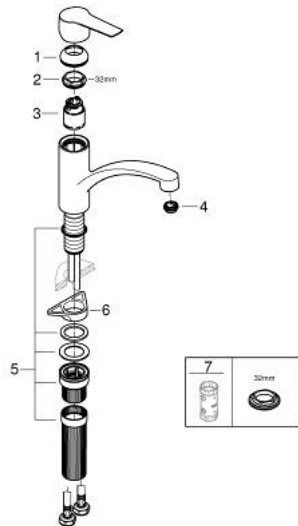

## 32 441 243 2 **START SINGLE-LEVER SINK MIXER 1/2"**

### PRODUCT DESCRIPTION

- Colour: matte black
- single hole installation
- low spout
- Protected Water Ways no contact of water with lead or nickel inside the tap
- GROHE SilkMove 35 mm ceramic cartridge
- integrated temperature limiter
- adjustable flow rate limiter
- swivel cast spout
- swivel area 140°
- Easy Release Aerator for tool free replacement
- flexible connection hoses 3/8"
- QuickMount included

### **SPARE PARTS**, March 2022 – now

- 1: cap (Order-nr. 464922430)
- 2: Screw ring (Order-nr. 46815000)
- 3: Cartridge (Order-nr. 46374000)
- 4: Flow straightener (Order-nr. 48356000)
- 5: Mounting set (Order-nr. 48477000)
- 6: Support plate (Order-nr. 05334000)
- 7: Socket spanner (Order-nr. 19332000)\*