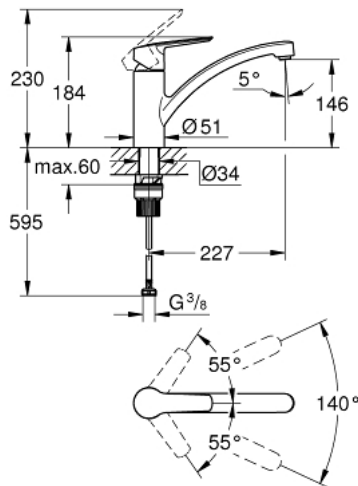

## 32 441 243 2 **START SINGLE-LEVER SINK MIXER 1/2"**

### PRODUCT DESCRIPTION

- Colour: matte black
- single hole installation
- low spout
- Protected Water Ways no contact of water with lead or nickel inside the tap
- GROHE SilkMove 35 mm ceramic cartridge
- integrated temperature limiter
- adjustable flow rate limiter
- swivel cast spout
- swivel area 140°
- Easy Release Aerator for tool free replacement
- flexible connection hoses 3/8"
- QuickMount included

### **SPARE PARTS**, March 2022 – now

- 1: cap (Order-nr. 464922430)
- 2: Screw ring (Order-nr. 46815000)
- 3: Cartridge (Order-nr. 46374000)
- 4: Flow straightener (Order-nr. 48356000)
- 5: Mounting set (Order-nr. 48477000)
- 6: Support plate (Order-nr. 05334000)
- 7: Socket spanner (Order-nr. 19332000)\*