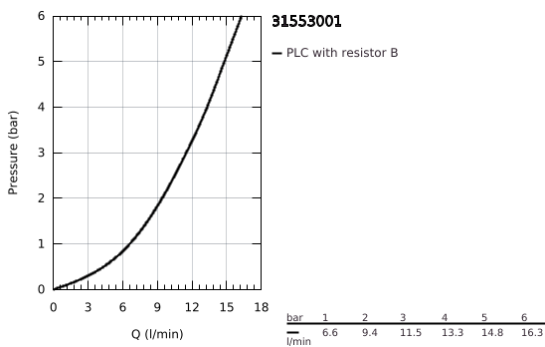

31 553 001 **START CLASSIC SINGLE-LEVER SINK MIXER 1/2"**

**PRODUCT DESCRIPTION**

- Colour: Chrome
- high spout
- monobloc installation
- GROHE SmoothControl 28 mm ceramic cartridge
- GROHE LongLife finish
- Protected Water Ways no contact of water with lead or nickel inside the tap
- spout with mousseur
- swivel tubular spout, swivel area 360°
- flexible connection hoses
- min. recommended pressure 1.0 bar
- QuickMount included

31 553 001 **START CLASSIC SINGLE-LEVER SINK MIXER 1/2"**

**SPARE PARTS**, May 2023 – now

- 1: Lever (Spare part-nr. 46814000)
- 2: Cartridge (Spare part-nr. 46963000)
- 3: Flow restrictor (Spare part-nr. 13967000)
- 4: Safety ring (Spare part-nr. 4826600M)
- 5: Mounting set (Spare part-nr. 48477000)
- 6: Support plate (Spare part-nr. 05334000)