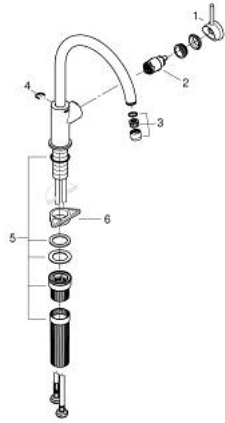

31 553 001 **START CLASSIC SINGLE-LEVER SINK MIXER 1/2"**

**PRODUCT DESCRIPTION**

- Colour: Chrome
- high spout
- monobloc installation
- GROHE SmoothControl 28 mm ceramic cartridge
- GROHE LongLife finish
- Protected Water Ways no contact of water with lead or nickel inside the tap
- spout with mousseur
- swivel tubular spout, swivel area 360°
- flexible connection hoses
- min. recommended pressure 1.0 bar
- QuickMount included

31 553 001 **START CLASSIC SINGLE-LEVER SINK MIXER 1/2"**

**SPARE PARTS**, May 2023 – now

- 1: Lever (Spare part-nr. 46814000)
- 2: Cartridge (Spare part-nr. 46963000)
- 3: Flow restrictor (Spare part-nr. 13967000)
- 4: Safety ring (Spare part-nr. 4826600M)
- 5: Mounting set (Spare part-nr. 48477000)
- 6: Support plate (Spare part-nr. 05334000)