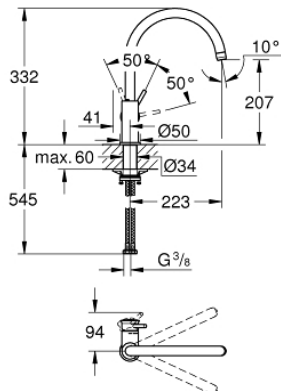

31 553 001 **START CLASSIC SINGLE-LEVER SINK MIXER 1/2"**

**PRODUCT DESCRIPTION**

- Colour: Chrome
- high spout
- monobloc installation
- GROHE SmoothControl 28 mm ceramic cartridge
- GROHE LongLife finish
- Protected Water Ways no contact of water with lead or nickel inside the tap
- spout with mousseur
- swivel tubular spout, swivel area 360°
- flexible connection hoses
- min. recommended pressure 1.0 bar
- QuickMount included

31 553 001 **START CLASSIC SINGLE-LEVER SINK MIXER 1/2"**

**SPARE PARTS**, May 2023 – now

- 1: Lever (Spare part-nr. 46814000)
- 2: Cartridge (Spare part-nr. 46963000)
- 3: Flow restrictor (Spare part-nr. 13967000)
- 4: Safety ring (Spare part-nr. 4826600M)
- 5: Mounting set (Spare part-nr. 48477000)
- 6: Support plate (Spare part-nr. 05334000)