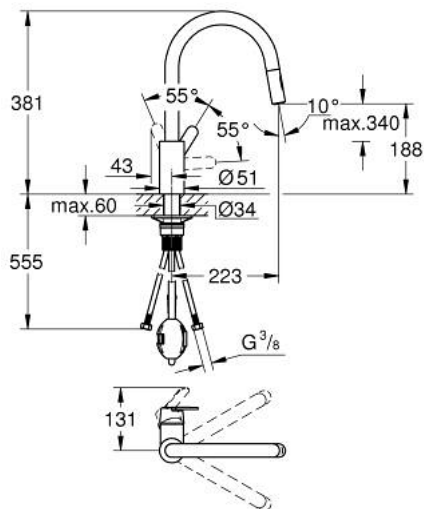

31 484 001 GET SINGLE-LEVER SINK MIXER 1/2"

PRODUCT DESCRIPTION

- Colour: chrome
- Single hole installation
- GROHE SilkMove 35 mm ceramic cartridge
- GROHE LongLife finish
- Protected Water Ways no contact of water with lead or nickel inside the tap
- Adjustable flow rate limiter
- swivel tubular spout, swivel area 360°
- Pull-Out spout for greater flexibility
- Easy Docking Function guarantees easy retraction and smooth docking back to the starting position
- Dual Spray - switch between laminar spray and SpeedClean shower jet using diverter
- Flexible connection hoses
- Protected against backflow
- QuickMount included

31 484 001 GET SINGLE-LEVER SINK MIXER 1/2"

SPARE PARTS, October 2023 – now

- 1: Lever (Spare part-nr. 46683000)
 - 2: Cartridge (Spare part-nr. 46374000)
 - 3: Shower hose (Spare part-nr. 48293000)
 - 4: Pull out spray (Spare part-nr. 48416000)
 - 4.1: Non-return valve (Spare part-nr. 08565000)
 - 4.2: Flow straightener (Spare part-nr. 48347000)
 - 5: Mounting set (Spare part-nr. 48477000)
 - 6: Support plate (Spare part-nr. 05334000)
 - 7: Socket Spanner (Spare part-nr. 19332000)*
- * Optional accessories