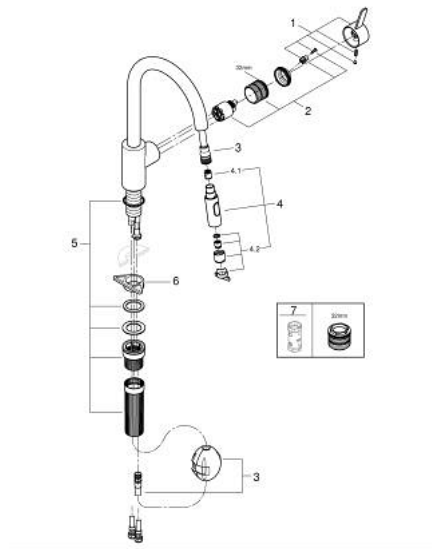

31 484 001 GET SINGLE-LEVER SINK MIXER 1/2"

PRODUCT DESCRIPTION

- Colour: chrome
- Single hole installation
- GROHE SilkMove 35 mm ceramic cartridge
- GROHE LongLife finish
- Protected Water Ways no contact of water with lead or nickel inside the tap
- Adjustable flow rate limiter
- swivel tubular spout, swivel area 360°
- Pull-Out spout for greater flexibility
- Easy Docking Function guarantees easy retraction and smooth docking back to the starting position
- Dual Spray - switch between laminar spray and SpeedClean shower jet using diverter
- Flexible connection hoses
- Protected against backflow
- QuickMount included

31 484 001 GET SINGLE-LEVER SINK MIXER 1/2"

SPARE PARTS, October 2023 – now

- 1: Lever (Spare part-nr. 46683000)
 - 2: Cartridge (Spare part-nr. 46374000)
 - 3: Shower hose (Spare part-nr. 48293000)
 - 4: Pull out spray (Spare part-nr. 48416000)
 - 4.1: Non-return valve (Spare part-nr. 08565000)
 - 4.2: Flow straightener (Spare part-nr. 48347000)
 - 5: Mounting set (Spare part-nr. 48477000)
 - 6: Support plate (Spare part-nr. 05334000)
 - 7: Socket Spanner (Spare part-nr. 19332000)*
- * Optional accessories