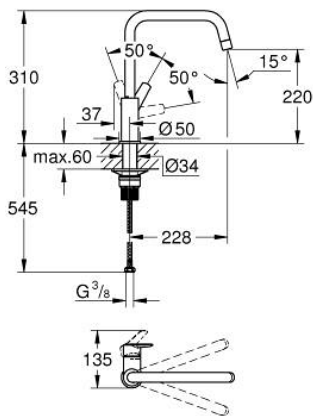

30 470 243 0 **START SINGLE-LEVER SINK MIXER 1/2"**

PRODUCT DESCRIPTION

- Colour: matte black
- high spout
- monobloc installation
- 28 mm ceramic cartridge with GROHE SilkMove
- Protected Water Ways no contact of water with lead or nickel inside the tap
- mousseur
- swivel tubular spout, swivel area 150°
- flexible connection hoses 3/8"
- QuickMount included

30 470 243 0 **START SINGLE-LEVER SINK MIXER 1/2"**

SPARE PARTS, April 2025 – now

- 1: Lever (Spare part-nr. 485312430)
- 2: Cartridge (Spare part-nr. 46963000)
- 3: 5-in-1 faucet (Spare part-nr. 1010442430)
- 4: Safety ring (Spare part-nr. 4826600M)
- 5: Mounting set (Spare part-nr. 48477000)
- 6: Support plate (Spare part-nr. 05334000)