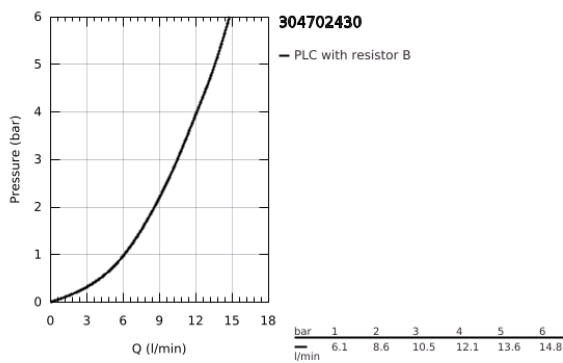

30 470 243 0 **START SINGLE-LEVER SINK MIXER 1/2"**

PRODUCT DESCRIPTION

- Colour: matte black
- high spout
- monobloc installation
- 28 mm ceramic cartridge with GROHE SilkMove
- Protected Water Ways no contact of water with lead or nickel inside the tap
- mousseur
- swivel tubular spout, swivel area 150°
- flexible connection hoses 3/8"
- QuickMount included

30 470 243 0 **START SINGLE-LEVER SINK MIXER 1/2"**

SPARE PARTS, April 2025 – now

- 1: Lever (Spare part-nr. 485312430)
- 2: Cartridge (Spare part-nr. 46963000)
- 3: 5-in-1 faucet (Spare part-nr. 1010442430)
- 4: Safety ring (Spare part-nr. 4826600M)
- 5: Mounting set (Spare part-nr. 48477000)
- 6: Support plate (Spare part-nr. 05334000)