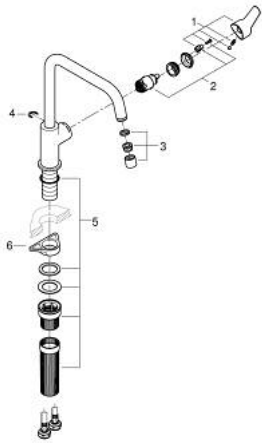

30 470 243 0 **START SINGLE-LEVER SINK MIXER 1/2"**

PRODUCT DESCRIPTION

- Colour: matte black
- high spout
- monobloc installation
- 28 mm ceramic cartridge with GROHE SilkMove
- Protected Water Ways no contact of water with lead or nickel inside the tap
- mousseur
- swivel tubular spout, swivel area 150°
- flexible connection hoses 3/8"
- QuickMount included

30 470 243 0 **START SINGLE-LEVER SINK MIXER 1/2"**

SPARE PARTS, April 2025 – now

- 1: Lever (Spare part-nr. 485312430)
- 2: Cartridge (Spare part-nr. 46963000)
- 3: 5-in-1 faucet (Spare part-nr. 1010442430)
- 4: Safety ring (Spare part-nr. 4826600M)
- 5: Mounting set (Spare part-nr. 48477000)
- 6: Support plate (Spare part-nr. 05334000)