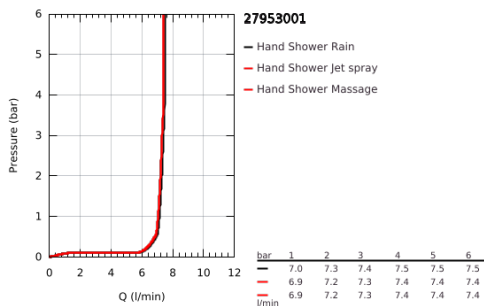

27 953 001 VITALIO START 110 HAND SHOWER 3 SPRAYS

PRODUCT DESCRIPTION

- Colour: Chrome
- spray patterns: Rain, Jet, Massage
- GROHE EcoJoy - less water, perfect flow
- GROHE SmartSwitch - easily rotate the dial to enjoy your preferred spray option
- GROHE DreamSpray - perfect spray pattern
- GROHE LongLife finish
- GROHE SpeedClean - effortless limescale removal
- Inner WaterGuide - inner insulation for surface protection
- ShockProof silicone ring prevents damage caused by a shower falling
- Universal Mounting System. Fits all standard shower hoses
- maximum flow rate (at 3 bar): 7.4 l/min
- suitable for instantaneous heater
- 5 colour packaging with product window
- Consumer edition

Pure Freude
an Wasser

27 953 001 VITALIO START 110 HAND SHOWER 3 SPRAYS

SPARE PARTS, November 2021 – now

1: Strainer (Spare part-nr. 0700200M)