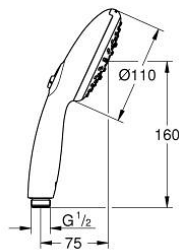

27 953 001 VITALIO START 110 HAND SHOWER 3 SPRAYS

PRODUCT DESCRIPTION

- Colour: Chrome
- spray patterns: Rain, Jet, Massage
- GROHE EcoJoy - less water, perfect flow
- GROHE SmartSwitch - easily rotate the dial to enjoy your preferred spray option
- GROHE DreamSpray - perfect spray pattern
- GROHE LongLife finish
- GROHE SpeedClean - effortless limescale removal
- Inner WaterGuide - inner insulation for surface protection
- ShockProof silicone ring prevents damage caused by a shower falling
- Universal Mounting System. Fits all standard shower hoses
- maximum flow rate (at 3 bar): 7.4 l/min
- suitable for instantaneous heater
- 5 colour packaging with product window
- Consumer edition

Pure Freude
an Wasser

27 953 001 VITALIO START 110 HAND SHOWER 3 SPRAYS

SPARE PARTS, November 2021 – now

1: Strainer (Spare part-nr. 0700200M)