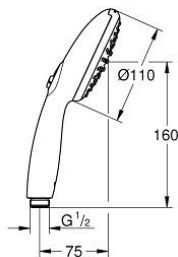

27 947 002 VITALIO START 110 HAND SHOWER 2 SPRAYS

PRODUCT DESCRIPTION

- Colour: Chrome
- spray patterns: Rain, Jet
- GROHE EcoJoy - less water, perfect flow
- GROHE SmartSwitch - easily rotate the dial to enjoy your preferred spray option
- GROHE DreamSpray - perfect spray pattern
- GROHE LongLife finish
- GROHE SpeedClean - effortless limescale removal
- Inner WaterGuide - inner insulation for surface protection
- ShockProof silicone ring prevents damage caused by a shower falling
- Universal Mounting System. Fits all standard shower hoses
- maximum flow rate (at 3 bar): 7.4 l/min
- for low pressure
- Min. recommended pressure 0.1 bar
- 5 colour packaging with product window
- Consumer edition

Pure Freude
an Wasser

27 947 002 VITALIO START 110 HAND SHOWER 2 SPRAYS

SPARE PARTS, November 2021 – now

1: Strainer (Spare part-nr. 0700200M)