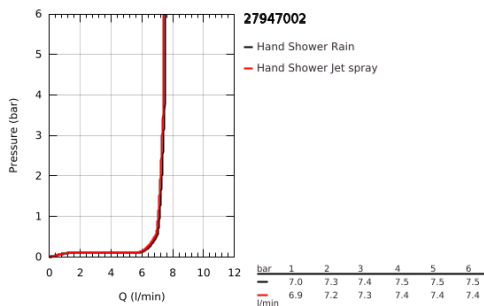

27 947 002 VITALIO START 110 HAND SHOWER 2 SPRAYS

PRODUCT DESCRIPTION

- Colour: Chrome
- spray patterns: Rain, Jet
- GROHE EcoJoy - less water, perfect flow
- GROHE SmartSwitch - easily rotate the dial to enjoy your preferred spray option
- GROHE DreamSpray - perfect spray pattern
- GROHE LongLife finish
- GROHE SpeedClean - effortless limescale removal
- Inner WaterGuide - inner insulation for surface protection
- ShockProof silicone ring prevents damage caused by a shower falling
- Universal Mounting System. Fits all standard shower hoses
- maximum flow rate (at 3 bar): 7.4 l/min
- for low pressure
- Min. recommended pressure 0.1 bar
- 5 colour packaging with product window
- Consumer edition

Pure Freude
an Wasser

27 947 002 VITALIO START 110 HAND SHOWER 2 SPRAYS

SPARE PARTS, November 2021 – now

1: Strainer (Spare part-nr. 0700200M)