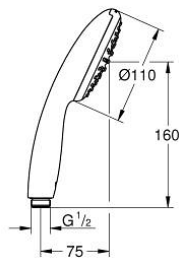

27 940 001 VITALIO START 110 HAND SHOWER 1 SPRAY

PRODUCT DESCRIPTION

- Colour: Chrome
- Rain spray pattern
- GROHE EcoJoy - less water, perfect flow
- GROHE DreamSpray - perfect spray pattern
- GROHE LongLife finish
- GROHE SpeedClean - effortless limescale removal
- Inner WaterGuide - inner insulation for surface protection
- ShockProof silicone ring prevents damage caused by a shower falling
- Universal Mounting System. Fits all standard shower hoses
- maximum flow rate (at 3 bar): 7.6 l/min
- min. recommended pressure 1.0 bar
- suitable for instantaneous heater
- 5 color packaging
- Consumer edition

Pure Freude
an Wasser

27 940 001 VITALIO START 110 HAND SHOWER 1 SPRAY

SPARE PARTS, April 2020 – now

1: Strainer (Spare part-nr. 0700200M)