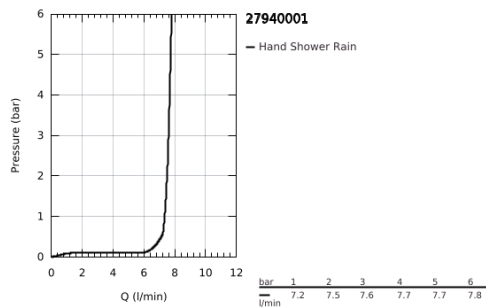

27 940 001 VITALIO START 110 HAND SHOWER 1 SPRAY

PRODUCT DESCRIPTION

- Colour: Chrome
- Rain spray pattern
- GROHE EcoJoy - less water, perfect flow
- GROHE DreamSpray - perfect spray pattern
- GROHE LongLife finish
- GROHE SpeedClean - effortless limescale removal
- Inner WaterGuide - inner insulation for surface protection
- ShockProof silicone ring prevents damage caused by a shower falling
- Universal Mounting System. Fits all standard shower hoses
- maximum flow rate (at 3 bar): 7.6 l/min
- min. recommended pressure 1.0 bar
- suitable for instantaneous heater
- 5 color packaging
- Consumer edition

Pure Freude
an Wasser

27 940 001 VITALIO START 110 HAND SHOWER 1 SPRAY

SPARE PARTS, April 2020 – now

1: Strainer (Spare part-nr. 0700200M)