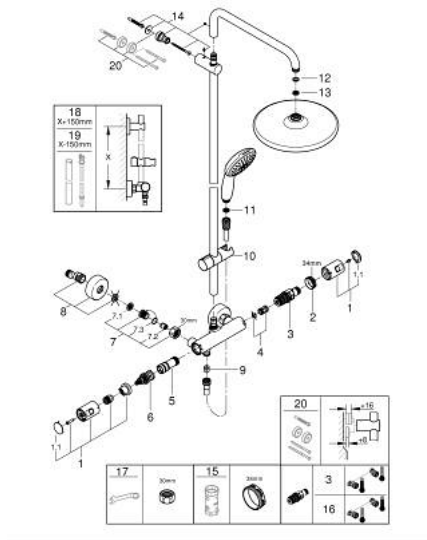

26 677 001 VITALIO START SYSTEM 250 SHOWER SYSTEM WITH THERMOSTAT FOR WALL MOUNTING

SPARE PARTS, November 2021 – now

- 1: Handle (Spare part-nr. 47728000)
- 1.1: Cover Cap (Spare part-nr. 6458500M)
- 2: retaining ring (Spare part-nr. 47743000)
- 3: Thermostatic compact cartridge 1/2" (Spare part-nr. 47439000)
- 4: Sound absorber (Spare part-nr. 47398000)
- 5: Water flow (Spare part-nr. 47751000)
- 6: Aquadimmer (Spare part-nr. 12433000)
- 7: Non-return valve (Spare part-nr. 47189000)
- 7.1: Filter (Spare part-nr. 0726400M)
- 7.2: Non-return valve (Spare part-nr. 08565000)
- 7.3: O-Ring Ø17 x Ø2 (Spare part-nr. 0305500M)
- 8: S-union (Spare part-nr. 12662000)
- 9: Non-return valve (Spare part-nr. 08565000)
- 10: Sliding piece (Spare part-nr. 27723001)
- 11: Strainer (Spare part-nr. 0700200M)
- 12: Fibre seal dia. Ø 18,5 x Ø 12 x 2 (Spare part-nr. 0138900M)
- 13: Strainer (Spare part-nr. 48007000)
- 14: Outlet shower holder (Spare part-nr. 48423000)
- 15: Socket Spanner (Spare part-nr. 19332000)*
- 16: GROHE TurboStat cartridge 1/2" (Spare part-nr. 47175000)*
- 17: Special Spanner (Spare part-nr. 19377000)*
- 18: Shower system pipe for retrofitting (Spare part-nr. 48514000)*
- 19: Shower system pipe for retrofitting (Spare part-nr. 48515000)*
- 20: Spacer (Spare part-nr. 26496000)*

* Optional accessories