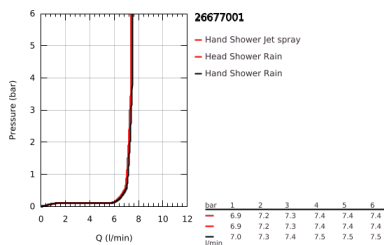

### PRODUCT DESCRIPTION

- Colour: Chrome
- Consisting of:
  - horizontal swivable 390 mm projection shower arm
  - exposed thermostatic shower with Aquadimmer function
  - allows change between:
    - head shower Vitalio Start 250
      - Rain spray pattern
      - maximum flow rate (at 3 bar): 7.3 l/min
      - head shower with black rear cover
      - with ball joint, rotation angle  $\pm 10^\circ$
    - hand shower Vitalio Start 110 (27 946)
      - 2 spray patterns: Rain, Jet
      - maximum flow rate (at 3 bar): 7.4 l/min
      - adjustable height via gliding element
- shower hose VitalioFlex Comfort 1750 mm 1/2" x 1/2" (28 745)
- GROHE TurboStat - compact cartridge with wax thermoelement
- GROHE EcoJoy - less water, perfect flow
- GROHE SafeStop - safety button at 38°C
- GROHE SafeStop Plus - optional temperature limiter at 43°C included
- GROHE SmartSwitch - easily rotate the dial to enjoy your preferred spray option
- GROHE DreamSpray - perfect spray pattern
- GROHE LongLife finish
- GROHE SpeedClean - effortless limescale removal
- Inner WaterGuide - inner insulation for surface protection
- ShockProof silicone ring prevents damage caused by a shower falling
- TwistStop - to prevent hose from twisting
- suitable for instantaneous heaters from 18 kW/h
- maximum flow rate (at 3 bar): 7.4 l/min
- minimum flow rate 5 l/min.
- 5 color packaging
- GROHE QuickSpanner included in chrome variant only
- Consumer edition