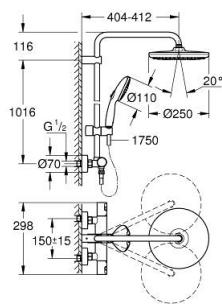

### PRODUCT DESCRIPTION

- Colour: Chrome
- Consisting of:
  - horizontal swivable 390 mm projection shower arm
  - exposed thermostatic shower with Aquadimmer function
  - allows change between:
    - head shower Vitalio Start 250
      - Rain spray pattern
      - maximum flow rate (at 3 bar): 7.3 l/min
      - head shower with black rear cover
      - with ball joint, rotation angle  $\pm 10^\circ$
    - hand shower Vitalio Start 110 (27 946)
      - 2 spray patterns: Rain, Jet
      - maximum flow rate (at 3 bar): 7.4 l/min
      - adjustable height via gliding element
- shower hose VitalioFlex Comfort 1750 mm 1/2" x 1/2" (28 745)
- GROHE TurboStat - compact cartridge with wax thermoelement
- GROHE EcoJoy - less water, perfect flow
- GROHE SafeStop - safety button at 38°C
- GROHE SafeStop Plus - optional temperature limiter at 43°C included
- GROHE SmartSwitch - easily rotate the dial to enjoy your preferred spray option
- GROHE DreamSpray - perfect spray pattern
- GROHE LongLife finish
- GROHE SpeedClean - effortless limescale removal
- Inner WaterGuide - inner insulation for surface protection
- ShockProof silicone ring prevents damage caused by a shower falling
- TwistStop - to prevent hose from twisting
- suitable for instantaneous heaters from 18 kW/h
- maximum flow rate (at 3 bar): 7.4 l/min
- minimum flow rate 5 l/min.
- 5 color packaging
- GROHE QuickSpanner included in chrome variant only
- Consumer edition