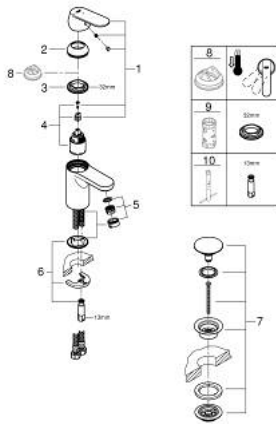

23 586 LS0 **GET SINGLE-LEVER BASIN MIXER 1/2"**
S-SIZE

PRODUCT DESCRIPTION

- Colour: moon white
- single hole installation
- metal lever
- GROHE SilkMove 35 mm ceramic cartridge
- EcoMode - cold water flow in mid-lever position saves energy
- adjustable flow rate limiter
- adjustable minimum flow rate approx. 2.5 l/min
- GROHE EcoJoy - less water, perfect flow
- maximum flow rate (at 3 bar): 5 l/min
- smooth body with plastic push open waste set 1 1/4"
- flexible connection hoses
- GROHE QuickTool included

23 586 LS0 **GET SINGLE-LEVER BASIN MIXER 1/2"**
S-SIZE

SPARE PARTS, August 2016 – now

- 2: Cap (Spare part-nr. 46492000)
- 3: Screw coupling (Spare part-nr. 46460000)
- 4: Cartridge (Spare part-nr. 46863000)
- 5: Mousseur (Spare part-nr. 48159000)
- 6: Shank fastening assembly (Spare part-nr. 46671000)
- 7: Waste set with push-open plug (Spare part-nr. 65807000)
- 7.1: Nipple (Spare part-nr. 45986000)
- 8: Temperature limiter (Spare part-nr. 46375000)*
- 9: Socket Spanner (Spare part-nr. 19332000)*
- 10: Mounting wrench (Spare part-nr. 19017000)*