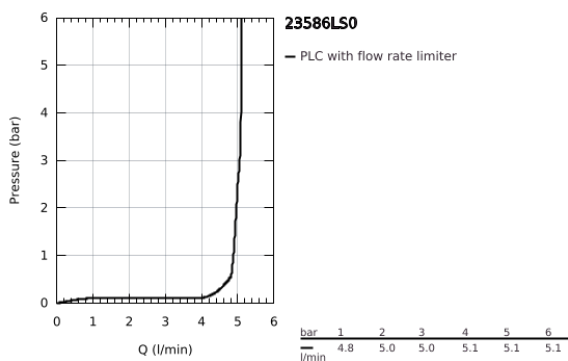

23 586 LS0 **GET SINGLE-LEVER BASIN MIXER 1/2"**
S-SIZE

PRODUCT DESCRIPTION

- Colour: moon white
- single hole installation
- metal lever
- GROHE SilkMove 35 mm ceramic cartridge
- EcoMode - cold water flow in mid-lever position saves energy
- adjustable flow rate limiter
- adjustable minimum flow rate approx. 2.5 l/min
- GROHE EcoJoy - less water, perfect flow
- maximum flow rate (at 3 bar): 5 l/min
- smooth body with plastic push open waste set 1 1/4"
- flexible connection hoses
- GROHE QuickTool included

23 586 LS0 **GET SINGLE-LEVER BASIN MIXER 1/2"**
S-SIZE

SPARE PARTS, August 2016 – now

- 2: Cap (Spare part-nr. 46492000)
- 3: Screw coupling (Spare part-nr. 46460000)
- 4: Cartridge (Spare part-nr. 46863000)
- 5: Mousseur (Spare part-nr. 48159000)
- 6: Shank fastening assembly (Spare part-nr. 46671000)
- 7: Waste set with push-open plug (Spare part-nr. 65807000)
- 7.1: Nipple (Spare part-nr. 45986000)
- 8: Temperature limiter (Spare part-nr. 46375000)*
- 9: Socket Spanner (Spare part-nr. 19332000)*
- 10: Mounting wrench (Spare part-nr. 19017000)*