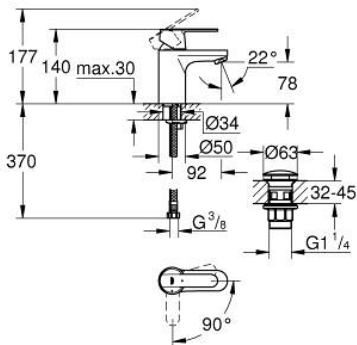

23 586 LS0 **GET SINGLE-LEVER BASIN MIXER 1/2"**
S-SIZE

PRODUCT DESCRIPTION

- Colour: moon white
- single hole installation
- metal lever
- GROHE SilkMove 35 mm ceramic cartridge
- EcoMode - cold water flow in mid-lever position saves energy
- adjustable flow rate limiter
- adjustable minimum flow rate approx. 2.5 l/min
- GROHE EcoJoy - less water, perfect flow
- maximum flow rate (at 3 bar): 5 l/min
- smooth body with plastic push open waste set 1 1/4"
- flexible connection hoses
- GROHE QuickTool included

23 586 LS0 **GET SINGLE-LEVER BASIN MIXER 1/2"**
S-SIZE

SPARE PARTS, August 2016 – now

- 2: Cap (Spare part-nr. 46492000)
- 3: Screw coupling (Spare part-nr. 46460000)
- 4: Cartridge (Spare part-nr. 46863000)
- 5: Mousseur (Spare part-nr. 48159000)
- 6: Shank fastening assembly (Spare part-nr. 46671000)
- 7: Waste set with push-open plug (Spare part-nr. 65807000)
- 7.1: Nipple (Spare part-nr. 45986000)
- 8: Temperature limiter (Spare part-nr. 46375000)*
- 9: Socket Spanner (Spare part-nr. 19332000)*
- 10: Mounting wrench (Spare part-nr. 19017000)*