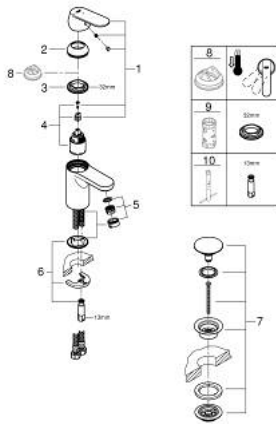

23 586 000 **GET BASIN MIXER 1/2"**
S-SIZE

PRODUCT DESCRIPTION

- Colour: chrome
- single hole installation
- metal lever
- GROHE SilkMove 35 mm ceramic cartridge
- EcoMode - cold water flow in mid-lever position saves energy
- adjustable flow rate limiter
- adjustable minimum flow rate 2.5 l/min
- GROHE LongLife finish
- GROHE EcoJoy - less water, perfect flow
- maximum flow rate (at 3 bar): 5 l/min
- smooth body with plastic push open waste set 1 1/4"
- flexible connection hoses
- noise classification I in accordance with DIN 4109
- GROHE QuickTool included

23 586 000 **GET BASIN MIXER 1/2"**
S-SIZE

SPARE PARTS

- 1: Lever (Spare part-nr. 46828000)
 - 2: Cap (Spare part-nr. 46492000)
 - 3: Screw coupling (Spare part-nr. 46460000)
 - 4: Cartridge (Spare part-nr. 46863000)
 - 5: Mousseur (Spare part-nr. 48159000)
 - 6: Shank mounting kit (Spare part-nr. 46671000)
 - 7: Waste set with push-open plug (Spare part-nr. 65807000)
 - 7.1: Nipple (Spare part-nr. 45986000)
 - 8: Temperature limiter (Spare part-nr. 46375000)*
 - 9: Socket spanner (Spare part-nr. 19332000)*
 - 10: Mounting wrench (Spare part-nr. 19017000)*
- * Optional accessories