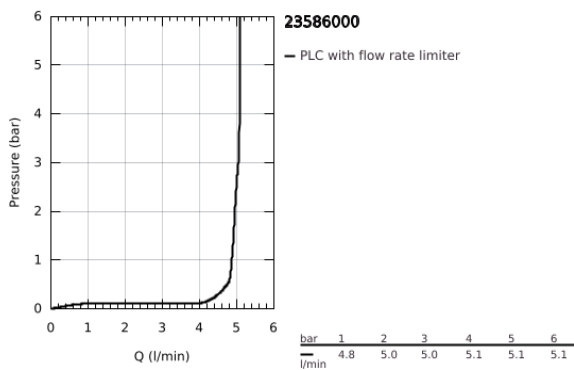

23 586 000 **GET BASIN MIXER 1/2"**
S-SIZE

PRODUCT DESCRIPTION

- Colour: chrome
- single hole installation
- metal lever
- GROHE SilkMove 35 mm ceramic cartridge
- EcoMode - cold water flow in mid-lever position saves energy
- adjustable flow rate limiter
- adjustable minimum flow rate 2.5 l/min
- GROHE LongLife finish
- GROHE EcoJoy - less water, perfect flow
- maximum flow rate (at 3 bar): 5 l/min
- smooth body with plastic push open waste set 1 1/4"
- flexible connection hoses
- noise classification I in accordance with DIN 4109
- GROHE QuickTool included

23 586 000 **GET BASIN MIXER 1/2"**
S-SIZE

SPARE PARTS

- 1: Lever (Spare part-nr. 46828000)
 - 2: Cap (Spare part-nr. 46492000)
 - 3: Screw coupling (Spare part-nr. 46460000)
 - 4: Cartridge (Spare part-nr. 46863000)
 - 5: Mousseur (Spare part-nr. 48159000)
 - 6: Shank mounting kit (Spare part-nr. 46671000)
 - 7: Waste set with push-open plug (Spare part-nr. 65807000)
 - 7.1: Nipple (Spare part-nr. 45986000)
 - 8: Temperature limiter (Spare part-nr. 46375000)*
 - 9: Socket spanner (Spare part-nr. 19332000)*
 - 10: Mounting wrench (Spare part-nr. 19017000)*
- * Optional accessories