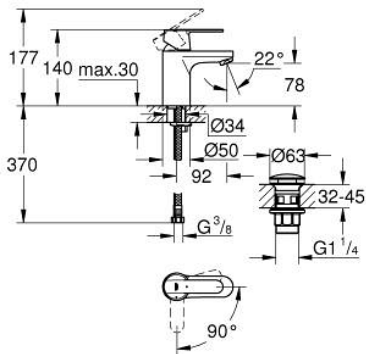

23 586 000 **GET BASIN MIXER 1/2"**
S-SIZE

PRODUCT DESCRIPTION

- Colour: chrome
- single hole installation
- metal lever
- GROHE SilkMove 35 mm ceramic cartridge
- EcoMode - cold water flow in mid-lever position saves energy
- adjustable flow rate limiter
- adjustable minimum flow rate 2.5 l/min
- GROHE LongLife finish
- GROHE EcoJoy - less water, perfect flow
- maximum flow rate (at 3 bar): 5 l/min
- smooth body with plastic push open waste set 1 1/4"
- flexible connection hoses
- noise classification I in accordance with DIN 4109
- GROHE QuickTool included

23 586 000 **GET BASIN MIXER 1/2"**
S-SIZE

SPARE PARTS

- 1: Lever (Spare part-nr. 46828000)
 - 2: Cap (Spare part-nr. 46492000)
 - 3: Screw coupling (Spare part-nr. 46460000)
 - 4: Cartridge (Spare part-nr. 46863000)
 - 5: Mousseur (Spare part-nr. 48159000)
 - 6: Shank mounting kit (Spare part-nr. 46671000)
 - 7: Waste set with push-open plug (Spare part-nr. 65807000)
 - 7.1: Nipple (Spare part-nr. 45986000)
 - 8: Temperature limiter (Spare part-nr. 46375000)*
 - 9: Socket spanner (Spare part-nr. 19332000)*
 - 10: Mounting wrench (Spare part-nr. 19017000)*
- * Optional accessories