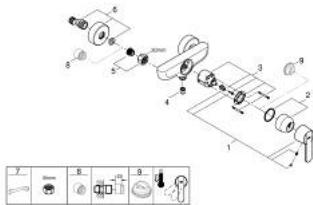

32 888 000 GET SINGLE-LEVER SHOWER MIXER 1/2"

SPARE PARTS, December 2015 – now

- 1: Lever (Spare part-nr. 46708000)
 - 2: Cap (Spare part-nr. 46427000)
 - 3: Cartridge (Spare part-nr. 46048000)
 - 4: Non-return valve (Spare part-nr. 08565000)
 - 5: 1/2" screw connection (Spare part-nr. 45044000)
 - 6: S-union (Spare part-nr. 12662000)
 - 7: Special spanner wrench (Spare part-nr. 19377000)*
 - 8: Extension 3/4" (Spare part-nr. 0713000M)*
 - 9: Temperature limiter (Spare part-nr. 46308000)*
- * Optional accessories