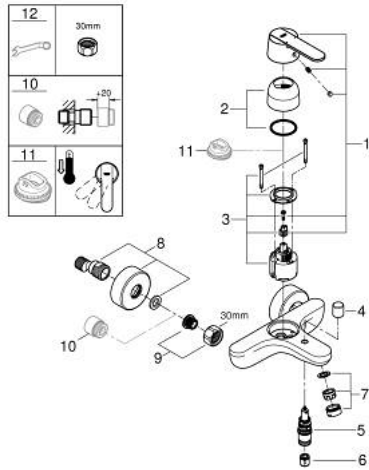

## 32 887 000 GET SINGLE-LEVER BATH/SHOWER MIXER

### SELECT SPARE PART: , January 2016 – now

- 1: Lever (Spare part-nr. 46708000)
- 2: Shield (Spare part-nr. 46427000)
- 3: Cartridge (Spare part-nr. 46048000)
- 4: Diverter knob (Spare part-nr. 64309000)
- 5: Diverter (Spare part-nr. 65655000)
- 6: Non-return valve (Spare part-nr. 08565000)
- 7: Mousseur (Spare part-nr. 13952000)
- 8: S-union (Spare part-nr. 12662000)
- 9: Screw joint (Spare part-nr. 45044000)
- 10: Extension 3/4", 20 mm (Spare part-nr. 0713000M)\*
- 11: Temperature limiter (Spare part-nr. 46308000)\*
- 12: Special spanner (Spare part-nr. 19377000)\*