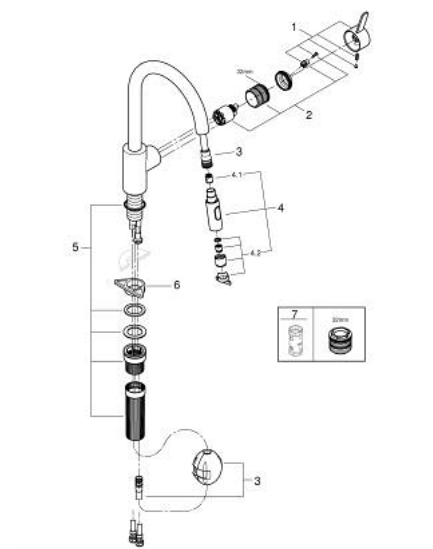

31 484 001 **GET SINGLE-LEVER SINK MIXER 1/2"**

SPARE PARTS, October 2023 – now

- 1: Lever (Spare part-nr. 46683000)
 - 2: Cartridge (Spare part-nr. 46374000)
 - 3: Shower hose (Spare part-nr. 48293000)
 - 4: Pull out spray (Spare part-nr. 48416000)
 - 4.1: Non-return valve (Spare part-nr. 08565000)
 - 4.2: Flow straightener (Spare part-nr. 48347000)
 - 5: Mounting set (Spare part-nr. 48477000)
 - 6: Support plate (Spare part-nr. 05334000)
 - 7: Socket Spanner (Spare part-nr. 19332000)*
- * Optional accessories