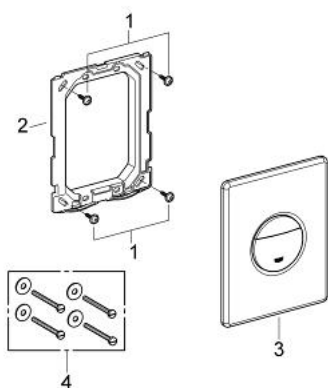

### PRODUCT DESCRIPTION

- Colour: chrome
- for dual flush or start & stop actuation
- for pneumatic discharge valve AV1
- vertical and horizontal installation
- 156 x 197 mm
- material: ABS
- GROHE LongLife finish
- GROHE EcoJoy - less water, perfect flow

### SPARE PARTS

- 1: Screw (Spare part-nr. 6636200M)
- 2: Frame (Spare part-nr. 43207000)
- 3: Top plate with push button (Spare part-nr. 42375000)
- 4: Fixing set (Spare part-nr. 4308500M)\*

\* Optional accessories