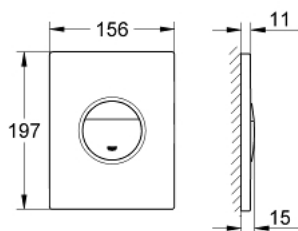

### PRODUCT DESCRIPTION

- Colour: chrome
- for dual flush or start & stop actuation
- for pneumatic discharge valve AV1
- vertical and horizontal installation
- 156 x 197 mm
- material: ABS
- GROHE LongLife finish
- GROHE EcoJoy - less water, perfect flow