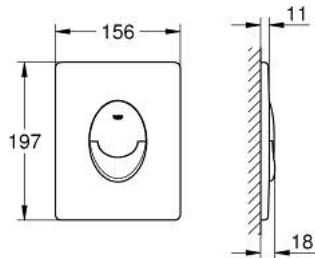

38 964 SH0 **START FLUSH PLATE**

PRODUCT DESCRIPTION

- Colour: alpine white
- for dual flush or start & stop actuation
- for pneumatic discharge valve
- vertical installation
- 156 x 197 mm
- material: ABS
- GROHE LongLife finish
- GROHE EcoJoy - less water, perfect flow

38 964 SH0 **START FLUSH PLATE**

SELECT SPARE PART: , May 2011 – now

1: Screw dia. 4x52 mm (Spare part-nr. 6636200M)

2: Frame (Spare part-nr. 43207000)

3: Fixing set (Spare part-nr. 4308500M)*

* Optional accessories