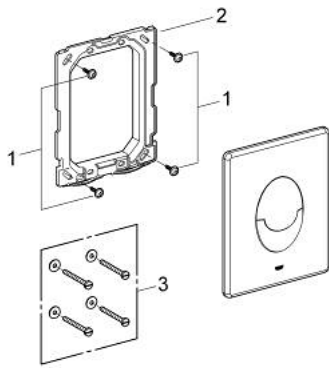

38 964 SH0 **START FLUSH PLATE**

PRODUCT DESCRIPTION

- Colour: alpine white
- for dual flush or start & stop actuation
- for pneumatic discharge valve
- vertical installation
- 156 x 197 mm
- material: ABS
- GROHE LongLife finish
- GROHE EcoJoy - less water, perfect flow

38 964 SH0 **START FLUSH PLATE**

SELECT SPARE PART: , May 2011 – now

1: Screw dia. 4x52 mm (Spare part-nr. 6636200M)

2: Frame (Spare part-nr. 43207000)

3: Fixing set (Spare part-nr. 4308500M)*

* Optional accessories