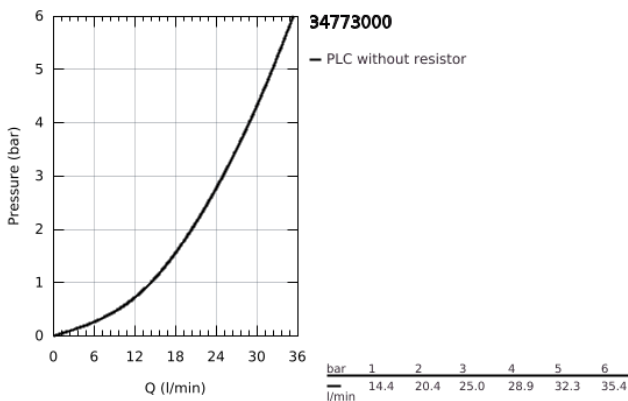

34 773 000 PRECISION GET THERMOSTATIC SHOWER MIXER 1/2"

PRODUCT DESCRIPTION

- Colour: chrome
- wall mounted
- GROHE LongLife finish
- GROHE MetalGrip ergonomically shaped metal handles
- GROHE SafeStop - safety button at 38°C
- GROHE SafeStop Plus - optional temperature limiter at 43°C included
- GROHE TurboStat - compact cartridge with wax thermoelement
- integrated mixed water shut off
- volume handle with GROHE EcoButton (economy button with individually adjustable economy stop)
- ceramic headpart 1/2", 180°
- shower bottom outlet 1/2"
- built-in non return valves
- dirt strainers
- protected against backflow
- S-unions
- metal escutcheon
- GROHE EcoJoy - less water, perfect flow
- QuickSpanner included

34 773 000 PRECISION GET THERMOSTATIC SHOWER MIXER 1/2"

SPARE PARTS

- 1: Metal handle 1/2" (Spare part-nr. 47984000)
- 1.1: Cover cap (Spare part-nr. 6458500M)
- 2: retaining ring (Spare part-nr. 47743000)
- 3: Thermostatic compact cartridge 1/2" (Spare part-nr. 47439000)
- 4: Ceramic headpart 1/2" (Spare part-nr. 45346000)
- 4.1: O-Ring Ø18,2 x Ø1,7 (Spare part-nr. 0392400M)
- 5: Non-return valve (Spare part-nr. 08565000)
- 6: Non-return valve (Spare part-nr. 47189000)
- 6.1: Filter (Spare part-nr. 0726400M)
- 6.2: Non-return valve (Spare part-nr. 08565000)
- 6.3: O-Ring Ø17 x Ø2 (Spare part-nr. 0305500M)
- 7: S-union (Spare part-nr. 12662000)
- 8: Extension 3/4", 20 mm (Spare part-nr. 0713000M)*
- 9: Special spanner (Spare part-nr. 19377000)*
- 10: Socket spanner (Spare part-nr. 19332000)*
- 11: GROHE TurboStat cartridge 1/2" (Spare part-nr. 47175000)*