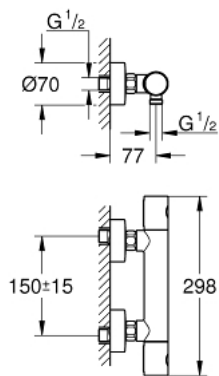

34 773 000 PRECISION GET THERMOSTATIC SHOWER MIXER 1/2"

PRODUCT DESCRIPTION

- Colour: chrome
- wall mounted
- GROHE LongLife finish
- GROHE MetalGrip ergonomically shaped metal handles
- GROHE SafeStop - safety button at 38°C
- GROHE SafeStop Plus - optional temperature limiter at 43°C included
- GROHE TurboStat - compact cartridge with wax thermoelement
- integrated mixed water shut off
- volume handle with GROHE EcoButton (economy button with individually adjustable economy stop)
- ceramic headpart 1/2", 180°
- shower bottom outlet 1/2"
- built-in non return valves
- dirt strainers
- protected against backflow
- S-unions
- metal escutcheon
- GROHE EcoJoy - less water, perfect flow
- QuickSpanner included

34 773 000 PRECISION GET THERMOSTATIC SHOWER MIXER 1/2"

SPARE PARTS

- 1: Metal handle 1/2" (Spare part-nr. 47984000)
- 1.1: Cover cap (Spare part-nr. 6458500M)
- 2: retaining ring (Spare part-nr. 47743000)
- 3: Thermostatic compact cartridge 1/2" (Spare part-nr. 47439000)
- 4: Ceramic headpart 1/2" (Spare part-nr. 45346000)
- 4.1: O-Ring Ø18,2 x Ø1,7 (Spare part-nr. 0392400M)
- 5: Non-return valve (Spare part-nr. 08565000)
- 6: Non-return valve (Spare part-nr. 47189000)
- 6.1: Filter (Spare part-nr. 0726400M)
- 6.2: Non-return valve (Spare part-nr. 08565000)
- 6.3: O-Ring Ø17 x Ø2 (Spare part-nr. 0305500M)
- 7: S-union (Spare part-nr. 12662000)
- 8: Extension 3/4", 20 mm (Spare part-nr. 0713000M)*
- 9: Special spanner (Spare part-nr. 19377000)*
- 10: Socket spanner (Spare part-nr. 19332000)*
- 11: GROHE TurboStat cartridge 1/2" (Spare part-nr. 47175000)*