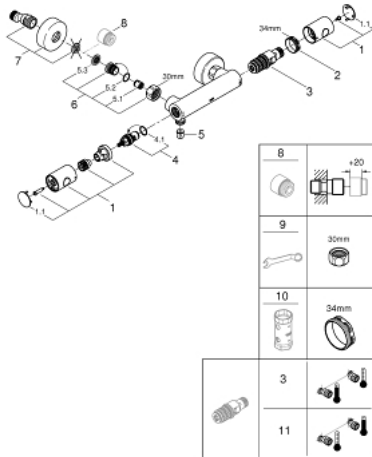

34 773 000 PRECISION GET THERMOSTATIC SHOWER MIXER 1/2"

PRODUCT DESCRIPTION

- Colour: chrome
- wall mounted
- GROHE LongLife finish
- GROHE MetalGrip ergonomically shaped metal handles
- GROHE SafeStop - safety button at 38°C
- GROHE SafeStop Plus - optional temperature limiter at 43°C included
- GROHE TurboStat - compact cartridge with wax thermoelement
- integrated mixed water shut off
- volume handle with GROHE EcoButton (economy button with individually adjustable economy stop)
- ceramic headpart 1/2", 180°
- shower bottom outlet 1/2"
- built-in non return valves
- dirt strainers
- protected against backflow
- S-unions
- metal escutcheon
- GROHE EcoJoy - less water, perfect flow
- QuickSpanner included

34 773 000 PRECISION GET THERMOSTATIC SHOWER MIXER 1/2"

SPARE PARTS

- 1: Metal handle 1/2" (Spare part-nr. 47984000)
- 1.1: Cover cap (Spare part-nr. 6458500M)
- 2: retaining ring (Spare part-nr. 47743000)
- 3: Thermostatic compact cartridge 1/2" (Spare part-nr. 47439000)
- 4: Ceramic headpart 1/2" (Spare part-nr. 45346000)
- 4.1: O-Ring Ø18,2 x Ø1,7 (Spare part-nr. 0392400M)
- 5: Non-return valve (Spare part-nr. 08565000)
- 6: Non-return valve (Spare part-nr. 47189000)
- 6.1: Filter (Spare part-nr. 0726400M)
- 6.2: Non-return valve (Spare part-nr. 08565000)
- 6.3: O-Ring Ø17 x Ø2 (Spare part-nr. 0305500M)
- 7: S-union (Spare part-nr. 12662000)
- 8: Extension 3/4", 20 mm (Spare part-nr. 0713000M)*
- 9: Special spanner (Spare part-nr. 19377000)*
- 10: Socket spanner (Spare part-nr. 19332000)*
- 11: GROHE TurboStat cartridge 1/2" (Spare part-nr. 47175000)*