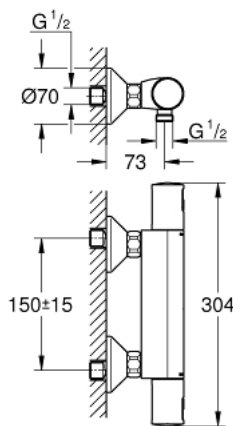

34 594 243 0 PRECISION START THERMOSTATIC SHOWER MIXER 1/2"

PRODUCT DESCRIPTION

- Colour: matte black
- wall mounted
- GROHE TurboStat - compact cartridge with wax thermoelement
- GROHE SafeStop - safety button at 38°C
- GROHE SafeStop Plus - optional temperature limiter at 43°C included
- GROHE EcoJoy - less water, perfect flow
- volume handle with GROHE EcoButton (economy button with individually adjustable economy stop)
- integrated mixed water shut off
- ceramic headpart 1/2", 180°
- shower bottom outlet 1/2"
- built-in non return valves
- dirt strainers
- S-unions
- metal escutcheon
- protected against backflow

34 594 243 0 PRECISION START THERMOSTATIC SHOWER MIXER 1/2"

SPARE PARTS

- 1: Handle (Spare part-nr. 477282430)
 - 1.1: Cover cap (Spare part-nr. 64585243M)
 - 2: retaining ring (Spare part-nr. 47743000)
 - 3: Thermostatic compact cartridge 1/2" (Spare part-nr. 47439000)
 - 4: Ceramic headpart 1/2" (Spare part-nr. 45346000)
 - 4.1: O-Ring $\varnothing 18,2 \times \varnothing 1,7$ (Spare part-nr. 0392400M)
 - 5: Non-return valve (Spare part-nr. 471892430)
 - 5.1: Filter (Spare part-nr. 0726400M)
 - 5.2: Non-return valve (Spare part-nr. 08565000)
 - 5.3: O-Ring $\varnothing 17 \times \varnothing 2$ (Spare part-nr. 0305500M)
 - 6: S-union (Spare part-nr. 120752430)
 - 6.1: Seal (Spare part-nr. 0138600M)
 - 6.2: Escutcheon (Spare part-nr. 02210243M)
 - 7: Non-return valve (Spare part-nr. 08565000)
 - 8: Extension 3/4", 20 mm (Spare part-nr. 0713000M)*
 - 9: GROHE TurboStat cartridge 1/2" (Spare part-nr. 47175000)*
 - 10: Socket spanner (Spare part-nr. 19332000)*
 - 11: Special spanner (Spare part-nr. 19377000)*
- * Optional accessories