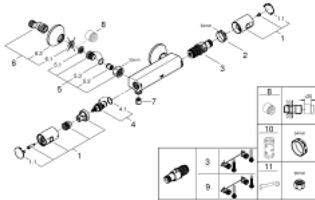

34 594 243 0 PRECISION START THERMOSTATIC SHOWER MIXER 1/2"

PRODUCT DESCRIPTION

- Colour: matte black
- wall mounted
- GROHE TurboStat - compact cartridge with wax thermoelement
- GROHE SafeStop - safety button at 38°C
- GROHE SafeStop Plus - optional temperature limiter at 43°C included
- GROHE EcoJoy - less water, perfect flow
- volume handle with GROHE EcoButton (economy button with individually adjustable economy stop)
- integrated mixed water shut off
- ceramic headpart 1/2", 180°
- shower bottom outlet 1/2"
- built-in non return valves
- dirt strainers
- S-unions
- metal escutcheon
- protected against backflow

34 594 243 0 PRECISION START THERMOSTATIC SHOWER MIXER 1/2"

SPARE PARTS

- 1: Handle (Spare part-nr. 477282430)
 - 1.1: Cover cap (Spare part-nr. 64585243M)
 - 2: retaining ring (Spare part-nr. 47743000)
 - 3: Thermostatic compact cartridge 1/2" (Spare part-nr. 47439000)
 - 4: Ceramic headpart 1/2" (Spare part-nr. 45346000)
 - 4.1: O-Ring $\varnothing 18,2 \times \varnothing 1,7$ (Spare part-nr. 0392400M)
 - 5: Non-return valve (Spare part-nr. 471892430)
 - 5.1: Filter (Spare part-nr. 0726400M)
 - 5.2: Non-return valve (Spare part-nr. 08565000)
 - 5.3: O-Ring $\varnothing 17 \times \varnothing 2$ (Spare part-nr. 0305500M)
 - 6: S-union (Spare part-nr. 120752430)
 - 6.1: Seal (Spare part-nr. 0138600M)
 - 6.2: Escutcheon (Spare part-nr. 02210243M)
 - 7: Non-return valve (Spare part-nr. 08565000)
 - 8: Extension 3/4", 20 mm (Spare part-nr. 0713000M)*
 - 9: GROHE TurboStat cartridge 1/2" (Spare part-nr. 47175000)*
 - 10: Socket spanner (Spare part-nr. 19332000)*
 - 11: Special spanner (Spare part-nr. 19377000)*
- * Optional accessories