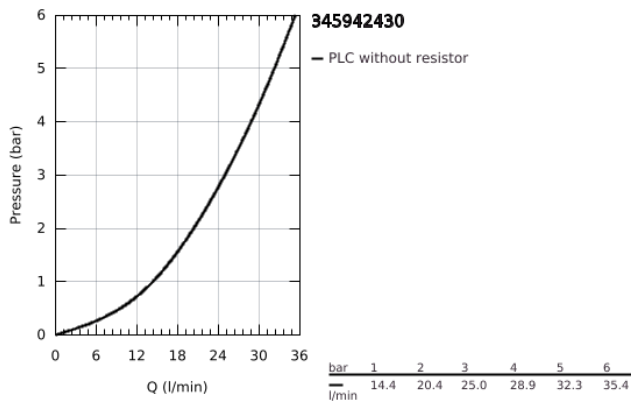

34 594 243 0 PRECISION START THERMOSTATIC SHOWER MIXER 1/2"

PRODUCT DESCRIPTION

- Colour: matte black
- wall mounted
- GROHE TurboStat - compact cartridge with wax thermoelement
- GROHE SafeStop - safety button at 38°C
- GROHE SafeStop Plus - optional temperature limiter at 43°C included
- GROHE EcoJoy - less water, perfect flow
- volume handle with GROHE EcoButton (economy button with individually adjustable economy stop)
- integrated mixed water shut off
- ceramic headpart 1/2", 180°
- shower bottom outlet 1/2"
- built-in non return valves
- dirt strainers
- S-unions
- metal escutcheon
- protected against backflow

34 594 243 0 PRECISION START THERMOSTATIC SHOWER MIXER 1/2"

SPARE PARTS

- 1: Handle (Spare part-nr. 477282430)
 - 1.1: Cover cap (Spare part-nr. 64585243M)
 - 2: retaining ring (Spare part-nr. 47743000)
 - 3: Thermostatic compact cartridge 1/2" (Spare part-nr. 47439000)
 - 4: Ceramic headpart 1/2" (Spare part-nr. 45346000)
 - 4.1: O-Ring $\varnothing 18,2 \times \varnothing 1,7$ (Spare part-nr. 0392400M)
 - 5: Non-return valve (Spare part-nr. 471892430)
 - 5.1: Filter (Spare part-nr. 0726400M)
 - 5.2: Non-return valve (Spare part-nr. 08565000)
 - 5.3: O-Ring $\varnothing 17 \times \varnothing 2$ (Spare part-nr. 0305500M)
 - 6: S-union (Spare part-nr. 120752430)
 - 6.1: Seal (Spare part-nr. 0138600M)
 - 6.2: Escutcheon (Spare part-nr. 02210243M)
 - 7: Non-return valve (Spare part-nr. 08565000)
 - 8: Extension 3/4", 20 mm (Spare part-nr. 0713000M)*
 - 9: GROHE TurboStat cartridge 1/2" (Spare part-nr. 47175000)*
 - 10: Socket spanner (Spare part-nr. 19332000)*
 - 11: Special spanner (Spare part-nr. 19377000)*
- * Optional accessories