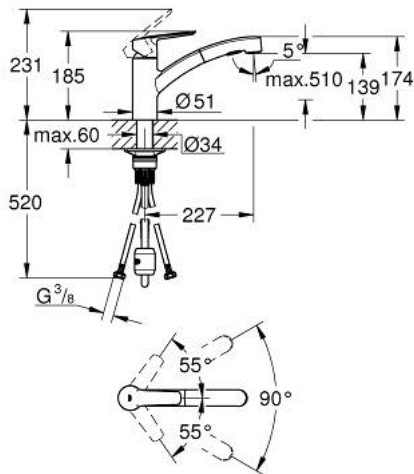

30 307 243 1 **START SINGLE-LEVER SINK MIXER 1/2"**

PRODUCT DESCRIPTION

- Colour: matte black
- single hole installation
- GROHE SilkMove 35 mm ceramic cartridge
- with integrated temperature limiter
- adjustable flow rate limiter
- swivel cast spout
- swivel area 90°
- Protected Water Ways no contact of water with lead or nickel inside the tap
- Pull-Out spray for greater flexibility
- Dual Spray - switch between laminar spray and SpeedClean shower jet using diverter
- automatic return to laminar spray
- flexible connection hoses 3/8"
- protected against backflow
- QuickMount included

30 307 243 1 **START SINGLE-LEVER SINK MIXER 1/2"**

SPARE PARTS

- 1: Lever (Spare part-nr. 485302430)
 - 2: cap (Spare part-nr. 464922430)
 - 3: Screw ring (Spare part-nr. 46815000)
 - 4: Cartridge (Spare part-nr. 46374000)
 - 5: Pull-Out spray (Spare part-nr. 469562430)
 - 5.1: Dirt strainer (Spare part-nr. 0676800M)
 - 5.2: Non-return valve (Spare part-nr. 08565000)
 - 5.3: Flow straightener (Spare part-nr. 48275000)
 - 6: Hose for sink mixer with pull-out dual spray or mousseur (Spare part-nr. 48293000)
 - 7: Mounting set (Spare part-nr. 48477000)
 - 8: Socket spanner (Spare part-nr. 19332000)*
- * Optional accessories