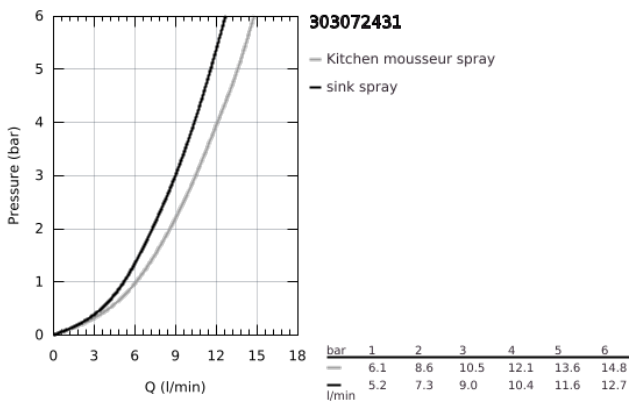

30 307 243 1 **START SINGLE-LEVER SINK MIXER 1/2"**

PRODUCT DESCRIPTION

- Colour: matte black
- single hole installation
- GROHE SilkMove 35 mm ceramic cartridge
- with integrated temperature limiter
- adjustable flow rate limiter
- swivel cast spout
- swivel area 90°
- Protected Water Ways no contact of water with lead or nickel inside the tap
- Pull-Out spray for greater flexibility
- Dual Spray - switch between laminar spray and SpeedClean shower jet using diverter
- automatic return to laminar spray
- flexible connection hoses 3/8"
- protected against backflow
- QuickMount included

30 307 243 1 **START SINGLE-LEVER SINK MIXER 1/2"**

SPARE PARTS

- 1: Lever (Spare part-nr. 485302430)
 - 2: cap (Spare part-nr. 464922430)
 - 3: Screw ring (Spare part-nr. 46815000)
 - 4: Cartridge (Spare part-nr. 46374000)
 - 5: Pull-Out spray (Spare part-nr. 469562430)
 - 5.1: Dirt strainer (Spare part-nr. 0676800M)
 - 5.2: Non-return valve (Spare part-nr. 08565000)
 - 5.3: Flow straightener (Spare part-nr. 48275000)
 - 6: Hose for sink mixer with pull-out dual spray or mousseur (Spare part-nr. 48293000)
 - 7: Mounting set (Spare part-nr. 48477000)
 - 8: Socket spanner (Spare part-nr. 19332000)*
- * Optional accessories