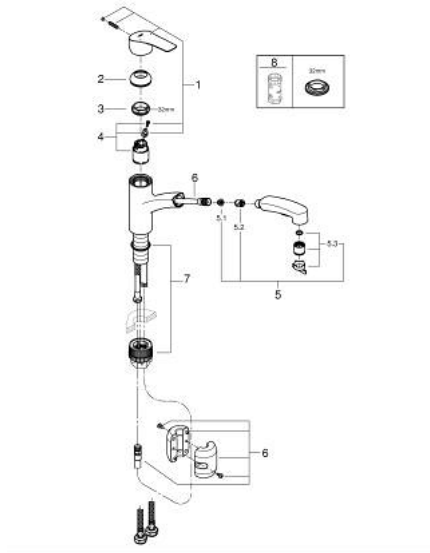

30 307 243 1 **START SINGLE-LEVER SINK MIXER 1/2"**

PRODUCT DESCRIPTION

- Colour: matte black
- single hole installation
- GROHE SilkMove 35 mm ceramic cartridge
- with integrated temperature limiter
- adjustable flow rate limiter
- swivel cast spout
- swivel area 90°
- Protected Water Ways no contact of water with lead or nickel inside the tap
- Pull-Out spray for greater flexibility
- Dual Spray - switch between laminar spray and SpeedClean shower jet using diverter
- automatic return to laminar spray
- flexible connection hoses 3/8"
- protected against backflow
- QuickMount included

30 307 243 1 **START SINGLE-LEVER SINK MIXER 1/2"**

SPARE PARTS

- 1: Lever (Spare part-nr. 485302430)
 - 2: cap (Spare part-nr. 464922430)
 - 3: Screw ring (Spare part-nr. 46815000)
 - 4: Cartridge (Spare part-nr. 46374000)
 - 5: Pull-Out spray (Spare part-nr. 469562430)
 - 5.1: Dirt strainer (Spare part-nr. 0676800M)
 - 5.2: Non-return valve (Spare part-nr. 08565000)
 - 5.3: Flow straightener (Spare part-nr. 48275000)
 - 6: Hose for sink mixer with pull-out dual spray or mousseur (Spare part-nr. 48293000)
 - 7: Mounting set (Spare part-nr. 48477000)
 - 8: Socket spanner (Spare part-nr. 19332000)*
- * Optional accessories