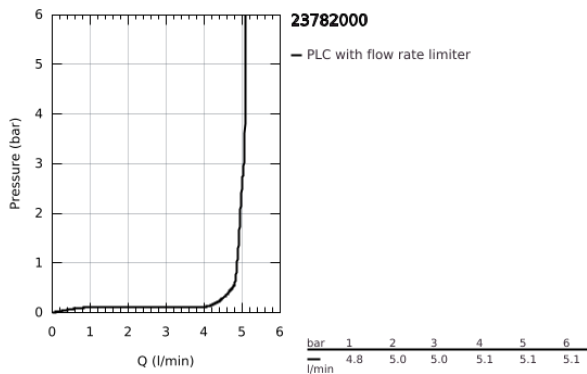

23 782 000 **START CLASSIC BASIN MIXER 1/2"**
S-SIZE

PRODUCT DESCRIPTION

- Colour: chrome
- single hole installation
- metal lever
- GROHE SmoothControl 28 mm ceramic cartridge
- EcoMode - cold water flow in mid-lever position saves energy
- GROHE LongLife finish
- GROHE EcoJoy mousseur 5.7 l/min
- rapid installation system
- pop-up waste set 1 1/4"
- flexible connection hoses
- GROHE QuickTool included

23 782 000 **START CLASSIC BASIN MIXER 1/2"**
S-SIZE

SPARE PARTS

- 1: Lever (Spare part-nr. 46975000)
 - 2: retaining ring (Spare part-nr. 46715000)
 - 3: Cartridge (Spare part-nr. 46580000)
 - 4: Pop-up rod (Spare part-nr. 06329000)
 - 5: Mousseur (Spare part-nr. 48159000)
 - 6: Shank mounting kit (Spare part-nr. 46249000)
 - 7: Waste set 1 1/4" (Spare part-nr. 28910000)
 - 7.1: Plug (Spare part-nr. 07182000)
 - 7.2: Eccentric rod (Spare part-nr. 07052000)
 - 8: Eccentric rod (Spare part-nr. 07341000)*
 - 9: Mounting wrench (Spare part-nr. 19017000)*
- * Optional accessories