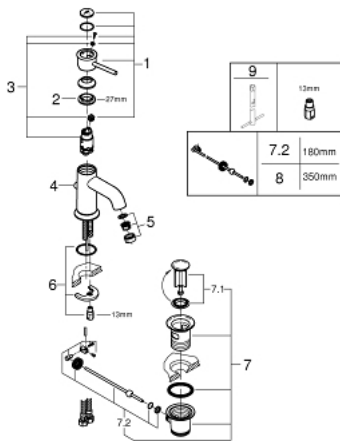

23 782 000 **START CLASSIC BASIN MIXER 1/2"**
S-SIZE

PRODUCT DESCRIPTION

- Colour: chrome
- single hole installation
- metal lever
- GROHE SmoothControl 28 mm ceramic cartridge
- EcoMode - cold water flow in mid-lever position saves energy
- GROHE LongLife finish
- GROHE EcoJoy mousseur 5.7 l/min
- rapid installation system
- pop-up waste set 1 1/4"
- flexible connection hoses
- GROHE QuickTool included

23 782 000 **START CLASSIC BASIN MIXER 1/2"**
S-SIZE

SPARE PARTS

- 1: Lever (Spare part-nr. 46975000)
 - 2: retaining ring (Spare part-nr. 46715000)
 - 3: Cartridge (Spare part-nr. 46580000)
 - 4: Pop-up rod (Spare part-nr. 06329000)
 - 5: Mousseur (Spare part-nr. 48159000)
 - 6: Shank mounting kit (Spare part-nr. 46249000)
 - 7: Waste set 1 1/4" (Spare part-nr. 28910000)
 - 7.1: Plug (Spare part-nr. 07182000)
 - 7.2: Eccentric rod (Spare part-nr. 07052000)
 - 8: Eccentric rod (Spare part-nr. 07341000)*
 - 9: Mounting wrench (Spare part-nr. 19017000)*
- * Optional accessories