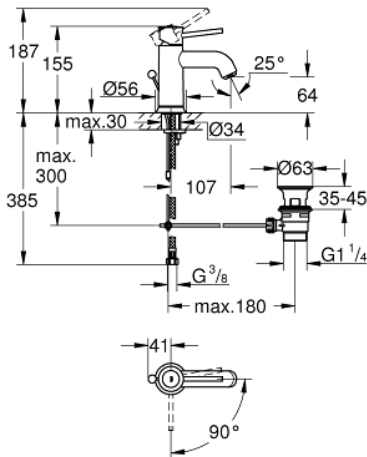

23 782 000 **START CLASSIC BASIN MIXER 1/2"**
S-SIZE

PRODUCT DESCRIPTION

- Colour: chrome
- single hole installation
- metal lever
- GROHE SmoothControl 28 mm ceramic cartridge
- EcoMode - cold water flow in mid-lever position saves energy
- GROHE LongLife finish
- GROHE EcoJoy mousseur 5.7 l/min
- rapid installation system
- pop-up waste set 1 1/4"
- flexible connection hoses
- GROHE QuickTool included

23 782 000 **START CLASSIC BASIN MIXER 1/2"**
S-SIZE

SPARE PARTS

- 1: Lever (Spare part-nr. 46975000)
 - 2: retaining ring (Spare part-nr. 46715000)
 - 3: Cartridge (Spare part-nr. 46580000)
 - 4: Pop-up rod (Spare part-nr. 06329000)
 - 5: Mousseur (Spare part-nr. 48159000)
 - 6: Shank mounting kit (Spare part-nr. 46249000)
 - 7: Waste set 1 1/4" (Spare part-nr. 28910000)
 - 7.1: Plug (Spare part-nr. 07182000)
 - 7.2: Eccentric rod (Spare part-nr. 07052000)
 - 8: Eccentric rod (Spare part-nr. 07341000)*
 - 9: Mounting wrench (Spare part-nr. 19017000)*
- * Optional accessories