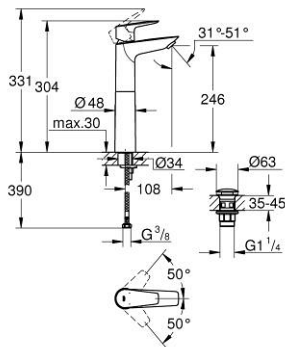

23 777 001 START EDGE SINGLE-LEVER BASIN MIXER 1/2" XL-SIZE

PRODUCT DESCRIPTION

- Colour: chrome
- single hole installation
- metal lever
- for free-standing basins
- GROHE SmoothControl 28 mm ceramic cartridge
- with temperature limiter
- GROHE LongLife finish
- Protected Water Ways no contact of water with lead or nickel inside the tap
- GROHE EcoJoy mousseur 5.7 l/min
- rapid installation system
- smooth body with plastic push open waste set 1 1/4"
- flexible connection hoses
- GROHE QuickTool included

23 777 001 START EDGE SINGLE-LEVER BASIN MIXER 1/2" XL-SIZE

SPARE PARTS

- 1: Cartridge (Spare part-nr. 48518000)
 - 2: Flow straightener (Spare part-nr. 46837000)
 - 3: Shank mounting kit (Spare part-nr. 46249000)
 - 4: Waste set with push-open plug (Spare part-nr. 65807000)
 - 4.1: Nipple (Spare part-nr. 45986000)
 - 5: Mounting wrench (Spare part-nr. 19017000)*
- * Optional accessories