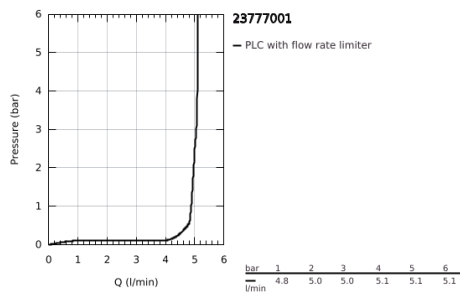

23 777 001 START EDGE SINGLE-LEVER BASIN MIXER 1/2" XL-SIZE

PRODUCT DESCRIPTION

- Colour: chrome
- single hole installation
- metal lever
- for free-standing basins
- GROHE SmoothControl 28 mm ceramic cartridge
- with temperature limiter
- GROHE LongLife finish
- Protected Water Ways no contact of water with lead or nickel inside the tap
- GROHE EcoJoy mousseur 5.7 l/min
- rapid installation system
- smooth body with plastic push open waste set 1 1/4"
- flexible connection hoses
- GROHE QuickTool included

23 777 001 START EDGE SINGLE-LEVER BASIN MIXER 1/2" XL-SIZE

SPARE PARTS

- 1: Cartridge (Spare part-nr. 48518000)
 - 2: Flow straightener (Spare part-nr. 46837000)
 - 3: Shank mounting kit (Spare part-nr. 46249000)
 - 4: Waste set with push-open plug (Spare part-nr. 65807000)
 - 4.1: Nipple (Spare part-nr. 45986000)
 - 5: Mounting wrench (Spare part-nr. 19017000)*
- * Optional accessories