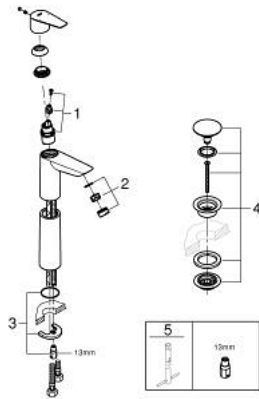

23 777 001 START EDGE SINGLE-LEVER BASIN MIXER 1/2" XL-SIZE

PRODUCT DESCRIPTION

- Colour: chrome
- single hole installation
- metal lever
- for free-standing basins
- GROHE SmoothControl 28 mm ceramic cartridge
- with temperature limiter
- GROHE LongLife finish
- Protected Water Ways no contact of water with lead or nickel inside the tap
- GROHE EcoJoy mousseur 5.7 l/min
- rapid installation system
- smooth body with plastic push open waste set 1 1/4"
- flexible connection hoses
- GROHE QuickTool included

23 777 001 START EDGE SINGLE-LEVER BASIN MIXER 1/2" XL-SIZE

SPARE PARTS

- 1: Cartridge (Spare part-nr. 48518000)
 - 2: Flow straightener (Spare part-nr. 46837000)
 - 3: Shank mounting kit (Spare part-nr. 46249000)
 - 4: Waste set with push-open plug (Spare part-nr. 65807000)
 - 4.1: Nipple (Spare part-nr. 45986000)
 - 5: Mounting wrench (Spare part-nr. 19017000)*
- * Optional accessories