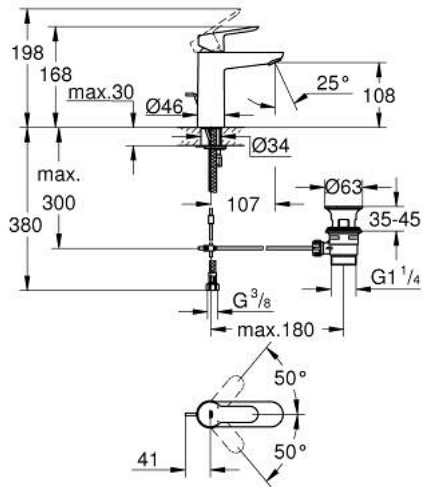

23 774 000 **STARTEDGE SINGLE-LEVER BASIN MIXER 1/2"**  
**M-SIZE**

**PRODUCT DESCRIPTION**

- Colour: chrome
- single hole installation
- metal lever
- GROHE SmoothControl 28 mm ceramic cartridge
- GROHE LongLife finish
- GROHE EcoJoy mousseur 5.7 l/min
- rapid installation system
- pop-up waste set 1 1/4"
- flexible connection hoses

23 774 000 **STARTEDGE SINGLE-LEVER BASIN MIXER 1/2"**  
**M-SIZE**

**SELECT SPARE PART:** , May 2016 – now

- 1: Lever (Spare part-nr. 46697000)
- 2: Fitting ring (Spare part-nr. 46715000)
- 3: Cartridge (Spare part-nr. 46580000)
- 4: Pop-up rod (Spare part-nr. 46739000)
- 5: Mousseur (Spare part-nr. 48159000)
- 6: Shank mounting kit (Spare part-nr. 46249000)
- 7: Pop-up waste set 1 1/4" (Spare part-nr. 28910000)
- 7.1: Plug (Spare part-nr. 07182000)
- 7.2: Eccentric rod (Spare part-nr. 07052000)
- 8: Eccentric rod (Spare part-nr. 07341000)\*
- 9: Mounting wrench (Spare part-nr. 19017000)\*