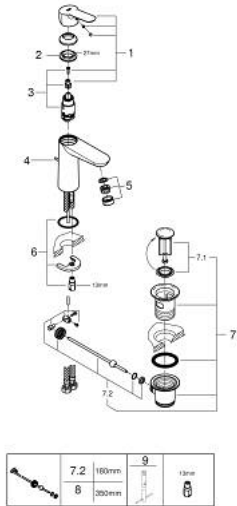

23 774 000 **STARTEDGE SINGLE-LEVER BASIN MIXER 1/2"**  
**M-SIZE**

**PRODUCT DESCRIPTION**

- Colour: chrome
- single hole installation
- metal lever
- GROHE SmoothControl 28 mm ceramic cartridge
- GROHE LongLife finish
- GROHE EcoJoy mousseur 5.7 l/min
- rapid installation system
- pop-up waste set 1 1/4"
- flexible connection hoses

23 774 000 **STARTEDGE SINGLE-LEVER BASIN MIXER 1/2"**  
**M-SIZE**

**SELECT SPARE PART:** , May 2016 – now

- 1: Lever (Spare part-nr. 46697000)
- 2: Fitting ring (Spare part-nr. 46715000)
- 3: Cartridge (Spare part-nr. 46580000)
- 4: Pop-up rod (Spare part-nr. 46739000)
- 5: Mousseur (Spare part-nr. 48159000)
- 6: Shank mounting kit (Spare part-nr. 46249000)
- 7: Pop-up waste set 1 1/4" (Spare part-nr. 28910000)
- 7.1: Plug (Spare part-nr. 07182000)
- 7.2: Eccentric rod (Spare part-nr. 07052000)
- 8: Eccentric rod (Spare part-nr. 07341000)\*
- 9: Mounting wrench (Spare part-nr. 19017000)\*