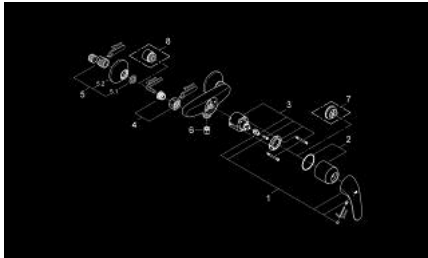

23 268 000 **SWIFT SINGLE-LEVER SHOWER MIXER 1/2"**

PRODUCT DESCRIPTION

- Colour: chrome
- wall mounted
- metal lever
- GROHE SilkMove 46 mm ceramic cartridge
- adjustable flow rate limiter
- GROHE LongLife finish
- shower outlet 1/2" with integrated non-return valve
- S-unions
- optional temperature limiter ref. no. 46 308
- protected against backflow
- noise classification I in accordance with DIN 4109
- QuickSpanner included

23 268 000 SWIFT SINGLE-LEVER SHOWER MIXER 1/2"

SPARE PARTS

- 1: Lever (Spare part-nr. 46644000)
- 2: Cap (Spare part-nr. 46597000)
- 3: Cartridge (Spare part-nr. 46048000)
- 4: Screw connection 1/2" (Spare part-nr. 45044000)
- 5: S-union (Spare part-nr. 12075000)
- 5.1: Seal (Spare part-nr. 0138600M)
- 5.2: Escutcheon (Spare part-nr. 0221000M)
- 6: Non-return valve (Spare part-nr. 08565000)
- 7: Temperature limiter (Spare part-nr. 46375000)*
- 8: Extension 3/4", 20 mm (Spare part-nr. 0713000M)*
- 9: Special spanner (Spare part-nr. 19377000)*