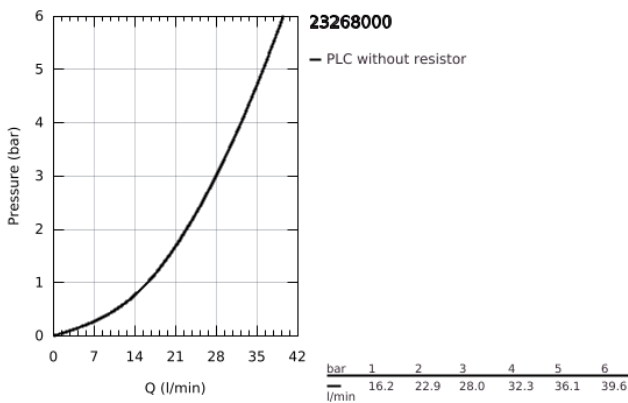

23 268 000 **SWIFT SINGLE-LEVER SHOWER MIXER 1/2"**

PRODUCT DESCRIPTION

- Colour: chrome
- wall mounted
- metal lever
- GROHE SilkMove 46 mm ceramic cartridge
- adjustable flow rate limiter
- GROHE LongLife finish
- shower outlet 1/2" with integrated non-return valve
- S-unions
- optional temperature limiter ref. no. 46 308
- protected against backflow
- noise classification I in accordance with DIN 4109
- QuickSpanner included

23 268 000 SWIFT SINGLE-LEVER SHOWER MIXER 1/2"

SPARE PARTS

- 1: Lever (Spare part-nr. 46644000)
- 2: Cap (Spare part-nr. 46597000)
- 3: Cartridge (Spare part-nr. 46048000)
- 4: Screw connection 1/2" (Spare part-nr. 45044000)
- 5: S-union (Spare part-nr. 12075000)
- 5.1: Seal (Spare part-nr. 0138600M)
- 5.2: Escutcheon (Spare part-nr. 0221000M)
- 6: Non-return valve (Spare part-nr. 08565000)
- 7: Temperature limiter (Spare part-nr. 46375000)*
- 8: Extension 3/4", 20 mm (Spare part-nr. 0713000M)*
- 9: Special spanner (Spare part-nr. 19377000)*