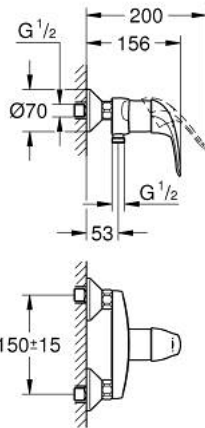

23 268 000 **SWIFT SINGLE-LEVER SHOWER MIXER 1/2"**

PRODUCT DESCRIPTION

- Colour: chrome
- wall mounted
- metal lever
- GROHE SilkMove 46 mm ceramic cartridge
- adjustable flow rate limiter
- GROHE LongLife finish
- shower outlet 1/2" with integrated non-return valve
- S-unions
- optional temperature limiter ref. no. 46 308
- protected against backflow
- noise classification I in accordance with DIN 4109
- QuickSpanner included

23 268 000 SWIFT SINGLE-LEVER SHOWER MIXER 1/2"

SPARE PARTS

- 1: Lever (Spare part-nr. 46644000)
- 2: Cap (Spare part-nr. 46597000)
- 3: Cartridge (Spare part-nr. 46048000)
- 4: Screw connection 1/2" (Spare part-nr. 45044000)
- 5: S-union (Spare part-nr. 12075000)
- 5.1: Seal (Spare part-nr. 0138600M)
- 5.2: Escutcheon (Spare part-nr. 0221000M)
- 6: Non-return valve (Spare part-nr. 08565000)
- 7: Temperature limiter (Spare part-nr. 46375000)*
- 8: Extension 3/4", 20 mm (Spare part-nr. 0713000M)*
- 9: Special spanner (Spare part-nr. 19377000)*