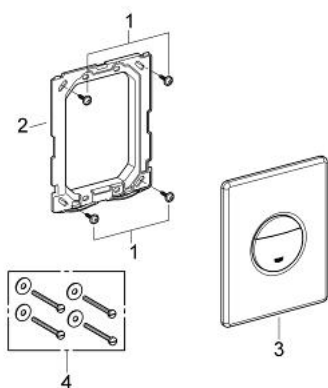

38 965 000 SAIL FLUSH PLATE

SPARE PARTS

- 1: Screw (Spare part-nr. 6636200M)
- 2: Frame (Spare part-nr. 43207000)
- 3: Top plate with push button (Spare part-nr. 42375000)
- 4: Fixing set (Spare part-nr. 4308500M)*