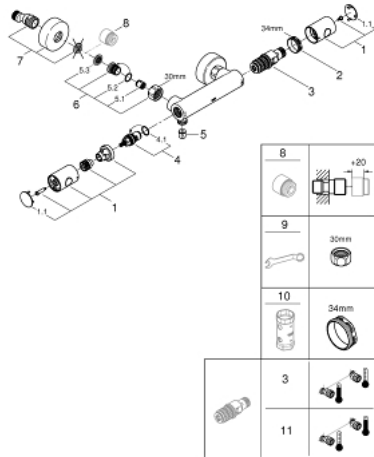

## 34 773 000 PRECISION GET THERMOSTATIC SHOWER MIXER 1/2"

### SPARE PARTS

- 1: Metal handle 1/2" (Spare part-nr. 47984000)
- 1.1: Cover cap (Spare part-nr. 6458500M)
- 2: retaining ring (Spare part-nr. 47743000)
- 3: Thermostatic compact cartridge 1/2" (Spare part-nr. 47439000)
- 4: Ceramic headpart 1/2" (Spare part-nr. 45346000)
- 4.1: O-Ring Ø18,2 x Ø1,7 (Spare part-nr. 0392400M)
- 5: Non-return valve (Spare part-nr. 08565000)
- 6: Non-return valve (Spare part-nr. 47189000)
- 6.1: Filter (Spare part-nr. 0726400M)
- 6.2: Non-return valve (Spare part-nr. 08565000)
- 6.3: O-Ring Ø17 x Ø2 (Spare part-nr. 0305500M)
- 7: S-union (Spare part-nr. 12662000)
- 8: Extension 3/4", 20 mm (Spare part-nr. 0713000M)\*
- 9: Special spanner (Spare part-nr. 19377000)\*
- 10: Socket spanner (Spare part-nr. 19332000)\*
- 11: GROHE TurboStat cartridge 1/2" (Spare part-nr. 47175000)\*