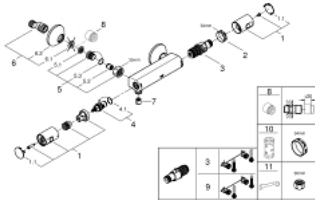

34 594 243 0 PRECISION START THERMOSTATIC SHOWER MIXER 1/2"

SPARE PARTS

- 1: Handle (Spare part-nr. 477282430)
 - 1.1: Cover cap (Spare part-nr. 64585243M)
 - 2: retaining ring (Spare part-nr. 47743000)
 - 3: Thermostatic compact cartridge 1/2" (Spare part-nr. 47439000)
 - 4: Ceramic headpart 1/2" (Spare part-nr. 45346000)
 - 4.1: O-Ring Ø18,2 x Ø1,7 (Spare part-nr. 0392400M)
 - 5: Non-return valve (Spare part-nr. 471892430)
 - 5.1: Filter (Spare part-nr. 0726400M)
 - 5.2: Non-return valve (Spare part-nr. 08565000)
 - 5.3: O-Ring Ø17 x Ø2 (Spare part-nr. 0305500M)
 - 6: S-union (Spare part-nr. 120752430)
 - 6.1: Seal (Spare part-nr. 0138600M)
 - 6.2: Escutcheon (Spare part-nr. 02210243M)
 - 7: Non-return valve (Spare part-nr. 08565000)
 - 8: Extension 3/4", 20 mm (Spare part-nr. 0713000M)*
 - 9: GROHE TurboStat cartridge 1/2" (Spare part-nr. 47175000)*
 - 10: Socket spanner (Spare part-nr. 19332000)*
 - 11: Special spanner (Spare part-nr. 19377000)*
- * Optional accessories