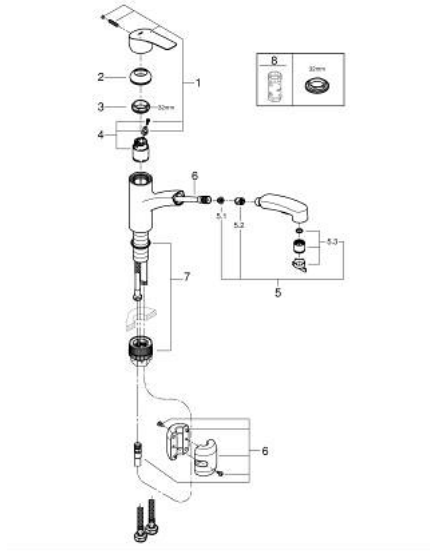

30 307 243 1 **START SINGLE-LEVER SINK MIXER 1/2"**

SPARE PARTS

- 1: Lever (Spare part-nr. 485302430)
 - 2: cap (Spare part-nr. 464922430)
 - 3: Screw ring (Spare part-nr. 46815000)
 - 4: Cartridge (Spare part-nr. 46374000)
 - 5: Pull-Out spray (Spare part-nr. 469562430)
 - 5.1: Dirt strainer (Spare part-nr. 0676800M)
 - 5.2: Non-return valve (Spare part-nr. 08565000)
 - 5.3: Flow straightener (Spare part-nr. 48275000)
 - 6: Hose for sink mixer with pull-out dual spray or mousseur (Spare part-nr. 48293000)
 - 7: Mounting set (Spare part-nr. 48477000)
 - 8: Socket spanner (Spare part-nr. 19332000)*
- * Optional accessories