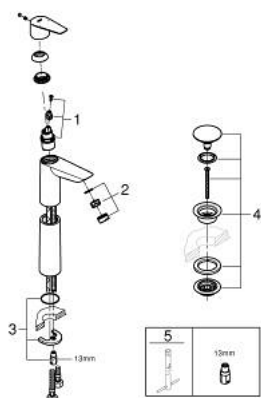

23 777 001 **START EDGE SINGLE-LEVER BASIN MIXER 1/2" XL-SIZE**

SPARE PARTS

- 1: Cartridge (Spare part-nr. 48518000)
 - 2: Flow straightener (Spare part-nr. 46837000)
 - 3: Shank mounting kit (Spare part-nr. 46249000)
 - 4: Waste set with push-open plug (Spare part-nr. 65807000)
 - 4.1: Nipple (Spare part-nr. 45986000)
 - 5: Mounting wrench (Spare part-nr. 19017000)*
- * Optional accessories