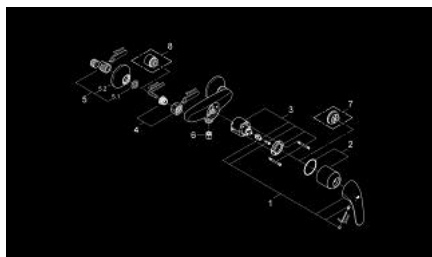

23 268 000 SWIFT SINGLE-LEVER SHOWER MIXER 1/2"

SPARE PARTS, august 2011 – now

- 1: Lever (Spare part-nr. 46644000)
- 2: Cap (Spare part-nr. 46597000)
- 3: Cartridge (Spare part-nr. 46048000)
- 4: Screw connection 1/2" (Spare part-nr. 45044000)
- 5: S-union (Spare part-nr. 12075000)
- 5.1: Seal (Spare part-nr. 0138600M)
- 5.2: Escutcheon (Spare part-nr. 0221000M)
- 6: Non-return valve (Spare part-nr. 08565000)
- 7: Temperature limiter (Spare part-nr. 46375000)*
- 8: Extension 3/4", 20 mm (Spare part-nr. 0713000M)*
- 9: Special spanner (Spare part-nr. 19377000)*