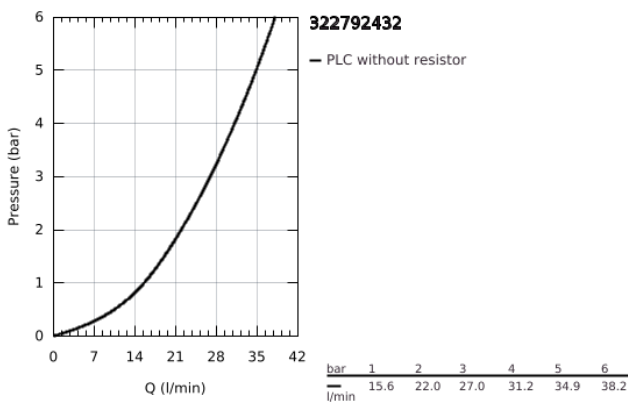

32 279 243 2 **START SINGLE-LEVER SHOWER MIXER 1/2"**

PRODUCT DESCRIPTION

- Colour: matte black
- wall mounted
- metal lever
- GROHE SilkMove 35 mm ceramic cartridge
- adjustable flow rate limiter
- with temperature limiter
- shower bottom outlet 1/2" with integrated non return valve
- S-unions
- escutcheon and shaft sealing
- protected against backflow

32 279 243 2 **START SINGLE-LEVER SHOWER MIXER 1/2"**

SPARE PARTS

- 1: Cartridge (Spare part-nr. 46374000)
- 2: Non-return valve (Spare part-nr. 42601000)
- 3: Screw connection 1/2" (Spare part-nr. 450442430)
- 4: S-union (Spare part-nr. 126622430)
- 5: Extension 3/4", 20 mm (Spare part-nr. 0713000M)*
- 6: Socket spanner (Spare part-nr. 19332000)*
- 7: Special spanner (Spare part-nr. 19377000)*