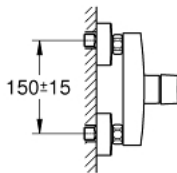

32 279 243 2 **START SINGLE-LEVER SHOWER MIXER 1/2"**

PRODUCT DESCRIPTION

- Colour: matte black
- wall mounted
- metal lever
- GROHE SilkMove 35 mm ceramic cartridge
- adjustable flow rate limiter
- with temperature limiter
- shower bottom outlet 1/2" with integrated non return valve
- S-unions
- escutcheon and shaft sealing
- protected against backflow

32 279 243 2 **START SINGLE-LEVER SHOWER MIXER 1/2"**

SPARE PARTS

- 1: Cartridge (Spare part-nr. 46374000)
- 2: Non-return valve (Spare part-nr. 42601000)
- 3: Screw connection 1/2" (Spare part-nr. 450442430)
- 4: S-union (Spare part-nr. 126622430)
- 5: Extension 3/4", 20 mm (Spare part-nr. 0713000M)*
- 6: Socket spanner (Spare part-nr. 19332000)*
- 7: Special spanner (Spare part-nr. 19377000)*