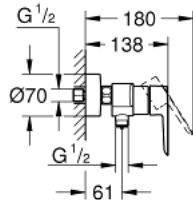

32 279 243 2 **START SINGLE-LEVER SHOWER MIXER 1/2"**

PRODUCT DESCRIPTION

- Colour: matte black
- wall mounted
- metal lever
- GROHE SilkMove 35 mm ceramic cartridge
- adjustable flow rate limiter
- with temperature limiter
- shower bottom outlet 1/2" with integrated non return valve
- S-unions
- escutcheon and shaft sealing
- protected against backflow

32 279 243 2 **START SINGLE-LEVER SHOWER MIXER 1/2"**

SPARE PARTS

- 1: Cartridge (Spare part-nr. 46374000)
- 2: Non-return valve (Spare part-nr. 42601000)
- 3: Screw connection 1/2" (Spare part-nr. 450442430)
- 4: S-union (Spare part-nr. 126622430)
- 5: Extension 3/4", 20 mm (Spare part-nr. 0713000M)*
- 6: Socket spanner (Spare part-nr. 19332000)*
- 7: Special spanner (Spare part-nr. 19377000)*