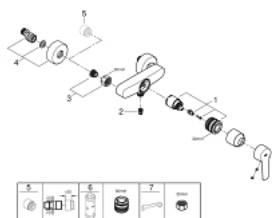

32 279 243 2 **START SINGLE-LEVER SHOWER MIXER 1/2"**

PRODUCT DESCRIPTION

- Colour: matte black
- wall mounted
- metal lever
- GROHE SilkMove 35 mm ceramic cartridge
- adjustable flow rate limiter
- with temperature limiter
- shower bottom outlet 1/2" with integrated non return valve
- S-unions
- escutcheon and shaft sealing
- protected against backflow

32 279 243 2 **START SINGLE-LEVER SHOWER MIXER 1/2"**

SPARE PARTS

- 1: Cartridge (Spare part-nr. 46374000)
- 2: Non-return valve (Spare part-nr. 42601000)
- 3: Screw connection 1/2" (Spare part-nr. 450442430)
- 4: S-union (Spare part-nr. 126622430)
- 5: Extension 3/4", 20 mm (Spare part-nr. 0713000M)*
- 6: Socket spanner (Spare part-nr. 19332000)*
- 7: Special spanner (Spare part-nr. 19377000)*