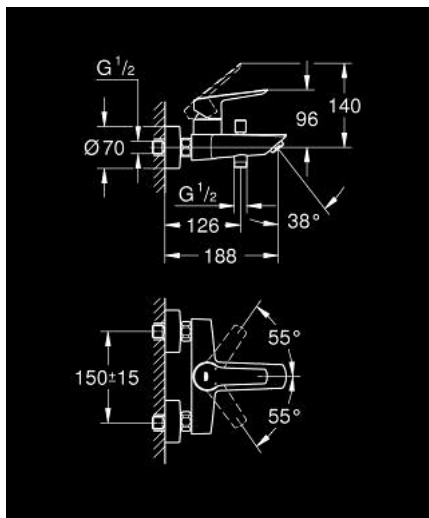

32 278 243 2 **START SINGLE-LEVER BATH MIXER 1/2"**

PRODUCT DESCRIPTION

- Colour: matte black
- wall mounted
- metal lever
- GROHE SilkMove 35 mm ceramic cartridge
- adjustable flow rate limiter
- with temperature limiter
- automatic diverter: bath/shower
- mousseur
- integrated non-return valve in the shower outlet 1/2"
- S-unions
- metal wall escutcheons
- protected against backflow

32 278 243 2 **START SINGLE-LEVER BATH MIXER 1/2"**

SPARE PARTS, November 2022 – now

- 1: Cartridge (Order-nr. 46374000)
 - 2: Diverter knob (Order-nr. 643092430)
 - 3: Mousseur (Order-nr. 139412430)
 - 4: Diverter (Order-nr. 656552430)
 - 5: Non-return valve (Order-nr. 08565000)
 - 6: S-union (Order-nr. 126622430)
 - 7: Extension 3/4", 20 mm (Order-nr. 0713000M)*
 - 8: Socket spanner (Order-nr. 19332000)*
 - 9: Special spanner (Order-nr. 19377000)*
- *Special accessories