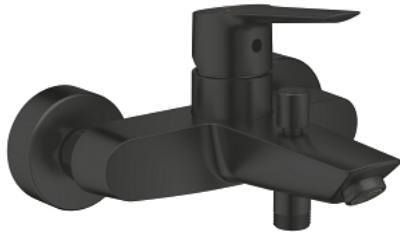

32 278 243 2 **START SINGLE-LEVER BATH MIXER 1/2"**

PRODUCT DESCRIPTION

- Colour: matte black
- wall mounted
- metal lever
- GROHE SilkMove 35 mm ceramic cartridge
- adjustable flow rate limiter
- with temperature limiter
- automatic diverter: bath/shower
- mousseur
- integrated non-return valve in the shower outlet 1/2"
- S-unions
- metal wall escutcheons
- protected against backflow

32 278 243 2 **START SINGLE-LEVER BATH MIXER 1/2"**

SPARE PARTS, November 2022 – now

- 1: Cartridge (Order-nr. 46374000)
 - 2: Diverter knob (Order-nr. 643092430)
 - 3: Mousseur (Order-nr. 139412430)
 - 4: Diverter (Order-nr. 656552430)
 - 5: Non-return valve (Order-nr. 08565000)
 - 6: S-union (Order-nr. 126622430)
 - 7: Extension 3/4", 20 mm (Order-nr. 0713000M)*
 - 8: Socket spanner (Order-nr. 19332000)*
 - 9: Special spanner (Order-nr. 19377000)*
- *Special accessories