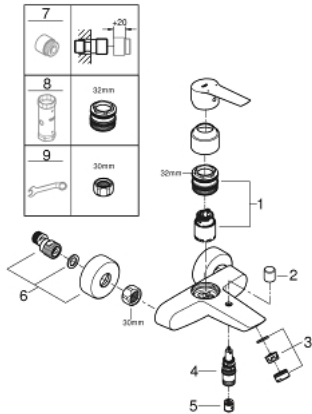

32 278 243 2 **START SINGLE-LEVER BATH MIXER 1/2"**

PRODUCT DESCRIPTION

- Colour: matte black
- wall mounted
- metal lever
- GROHE SilkMove 35 mm ceramic cartridge
- adjustable flow rate limiter
- with temperature limiter
- automatic diverter: bath/shower
- mousseur
- integrated non-return valve in the shower outlet 1/2"
- S-unions
- metal wall escutcheons
- protected against backflow

32 278 243 2 **START SINGLE-LEVER BATH MIXER 1/2"**

SPARE PARTS, November 2022 – now

- 1: Cartridge (Order-nr. 46374000)
 - 2: Diverter knob (Order-nr. 643092430)
 - 3: Mousseur (Order-nr. 139412430)
 - 4: Diverter (Order-nr. 656552430)
 - 5: Non-return valve (Order-nr. 08565000)
 - 6: S-union (Order-nr. 126622430)
 - 7: Extension 3/4", 20 mm (Order-nr. 0713000M)*
 - 8: Socket spanner (Order-nr. 19332000)*
 - 9: Special spanner (Order-nr. 19377000)*
- *Special accessories