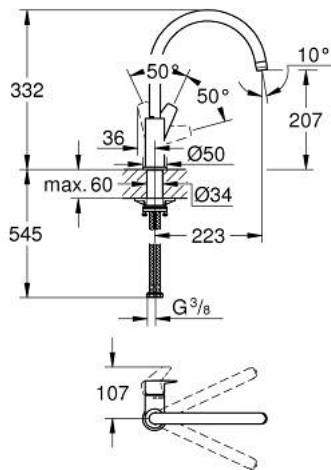

## 31 369 001 **START EDGE SINGLE-LEVER SINK MIXER 1/2"**

### PRODUCT DESCRIPTION

- Colour: chrome
- high spout
- single hole installation
- GROHE SmoothControl 28 mm ceramic cartridge
- GROHE LongLife finish
- Protected Water Ways no contact of water with lead or nickel inside the tap
- spout with mousseur
- swivel tubular spout
- swivel area 360°
- flexible connection hoses
- min. recommended pressure 1.0 bar
- QuickMount included

## 31 369 001 **START EDGE SINGLE-LEVER SINK MIXER 1/2"**

**SPARE PARTS**, April 2020 – now

1: Cartridge (Order-nr. 46963000)

2: Mousseur (Order-nr. 13967000)

3: Mounting set (Order-nr. 48477000)

4: Shank fastening assembly (Order-nr. 48384000)\*