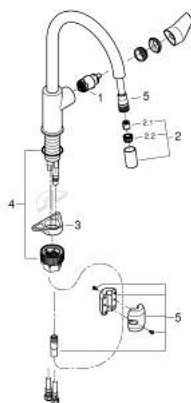

30 550 000 **STARTEDGE SINGLE-LEVER SINK MIXER 1/2"**

SPARE PARTS, June 2021 – now

- 1: Cartridge (Order-nr. 46963000)
- 2: Pull-Out spray (Order-nr. 48621000)
- 2.1: Non-return valve (Order-nr. 08565000)
- 2.2: Flow control (Order-nr. 48624000)
- 3: Support plate (Order-nr. 05334000)
- 4: Mounting set (Order-nr. 48477000)
- 5: Hose for sink mixer with pull-out dual spray or mousseur (Order-nr. 48293000)