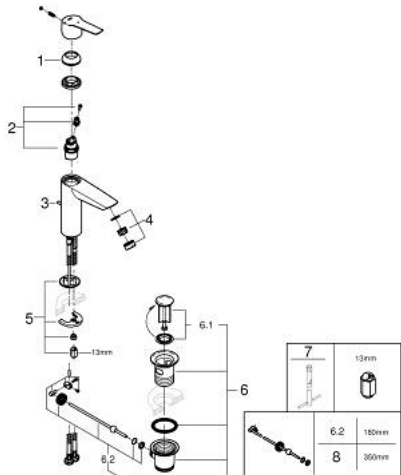

23 552 002 **START BASIN MIXER 1/2"**
M-SIZE

PRODUCT DESCRIPTION

- Colour: chrome
- single hole installation
- metal lever
- GROHE SilkMove 28 mm ceramic cartridge
- EcoMode - cold water flow in mid-lever position saves energy
- adjustable flow rate limiter
- with temperature limiter
- GROHE LongLife finish
- GROHE EcoJoy mousseur 5.7 l/min
- Protected Water Ways no contact of water with lead or nickel inside the tap
- GROHE FastFixation installation system
- pop-up waste set 1 1/4"
- flexible connection hoses
- GROHE QuickTool included

23 552 002 **START BASIN MIXER 1/2"**
M-SIZE

SPARE PARTS

- 1: Cap (Spare part-nr. 46116000)
- 2: Cartridge (Spare part-nr. 48518000)
- 3: Lift rod (Spare part-nr. 65936PD0)
- 4: Mousseur (Spare part-nr. 48159000)
- 5: Shank mounting kit (Spare part-nr. 46645000)
- 6: Waste set 1 1/4" (Spare part-nr. 28910000)
- 6.1: Plug (Spare part-nr. 07182000)
- 6.2: Eccentric rod (Spare part-nr. 07052000)
- 7: Mounting wrench (Spare part-nr. 19017000)*
- 8: Eccentric rod (Spare part-nr. 07341000)*