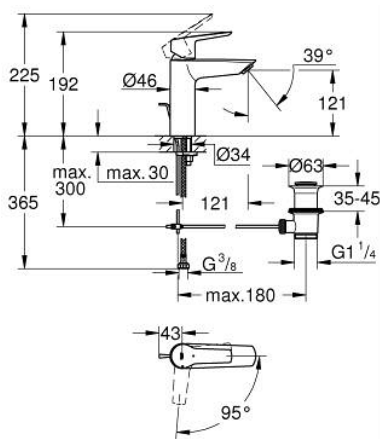

23 552 002 **START BASIN MIXER 1/2"**
M-SIZE

PRODUCT DESCRIPTION

- Colour: chrome
- single hole installation
- metal lever
- GROHE SilkMove 28 mm ceramic cartridge
- EcoMode - cold water flow in mid-lever position saves energy
- adjustable flow rate limiter
- with temperature limiter
- GROHE LongLife finish
- GROHE EcoJoy mousseur 5.7 l/min
- Protected Water Ways no contact of water with lead or nickel inside the tap
- GROHE FastFixation installation system
- pop-up waste set 1 1/4"
- flexible connection hoses
- GROHE QuickTool included

23 552 002 **START BASIN MIXER 1/2"**
M-SIZE

SPARE PARTS

- 1: Cap (Spare part-nr. 46116000)
- 2: Cartridge (Spare part-nr. 48518000)
- 3: Lift rod (Spare part-nr. 65936PD0)
- 4: Mousseur (Spare part-nr. 48159000)
- 5: Shank mounting kit (Spare part-nr. 46645000)
- 6: Waste set 1 1/4" (Spare part-nr. 28910000)
- 6.1: Plug (Spare part-nr. 07182000)
- 6.2: Eccentric rod (Spare part-nr. 07052000)
- 7: Mounting wrench (Spare part-nr. 19017000)*
- 8: Eccentric rod (Spare part-nr. 07341000)*