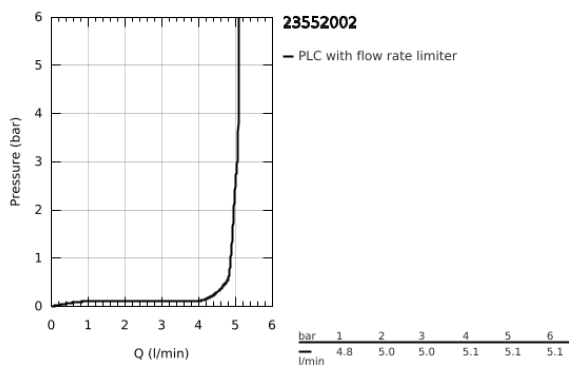

23 552 002 **START BASIN MIXER 1/2"**
M-SIZE

PRODUCT DESCRIPTION

- Colour: chrome
- single hole installation
- metal lever
- GROHE SilkMove 28 mm ceramic cartridge
- EcoMode - cold water flow in mid-lever position saves energy
- adjustable flow rate limiter
- with temperature limiter
- GROHE LongLife finish
- GROHE EcoJoy mousseur 5.7 l/min
- Protected Water Ways no contact of water with lead or nickel inside the tap
- GROHE FastFixation installation system
- pop-up waste set 1 1/4"
- flexible connection hoses
- GROHE QuickTool included

23 552 002 **START BASIN MIXER 1/2"**
M-SIZE

SPARE PARTS

- 1: Cap (Spare part-nr. 46116000)
- 2: Cartridge (Spare part-nr. 48518000)
- 3: Lift rod (Spare part-nr. 65936PD0)
- 4: Mousseur (Spare part-nr. 48159000)
- 5: Shank mounting kit (Spare part-nr. 46645000)
- 6: Waste set 1 1/4" (Spare part-nr. 28910000)
- 6.1: Plug (Spare part-nr. 07182000)
- 6.2: Eccentric rod (Spare part-nr. 07052000)
- 7: Mounting wrench (Spare part-nr. 19017000)*
- 8: Eccentric rod (Spare part-nr. 07341000)*