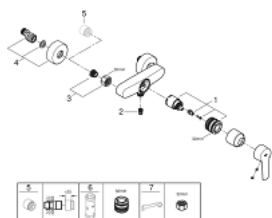

32 279 243 2 **START SINGLE-LEVER SHOWER MIXER 1/2"**

SPARE PARTS

- 1: Cartridge (Spare part-nr. 46374000)
- 2: Non-return valve (Spare part-nr. 42601000)
- 3: Screw connection 1/2" (Spare part-nr. 450442430)
- 4: S-union (Spare part-nr. 126622430)
- 5: Extension 3/4", 20 mm (Spare part-nr. 0713000M)*
- 6: Socket spanner (Spare part-nr. 19332000)*
- 7: Special spanner (Spare part-nr. 19377000)*