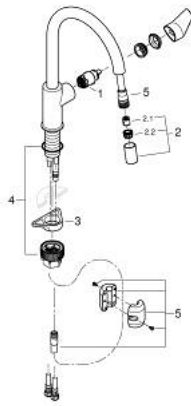

30 550 000 **STARTEDGE SINGLE-LEVER SINK MIXER 1/2"**

SPARE PARTS, June 2021 – now

- 1: Cartridge (Order-nr. 46963000)
- 2: Pull-Out spray (Order-nr. 48621000)
- 2.1: Non-return valve (Order-nr. 08565000)
- 2.2: Flow control (Order-nr. 48624000)
- 3: Support plate (Order-nr. 05334000)
- 4: Mounting set (Order-nr. 48477000)
- 5: Hose for sink mixer with pull-out dual spray or mousseur (Order-nr. 48293000)